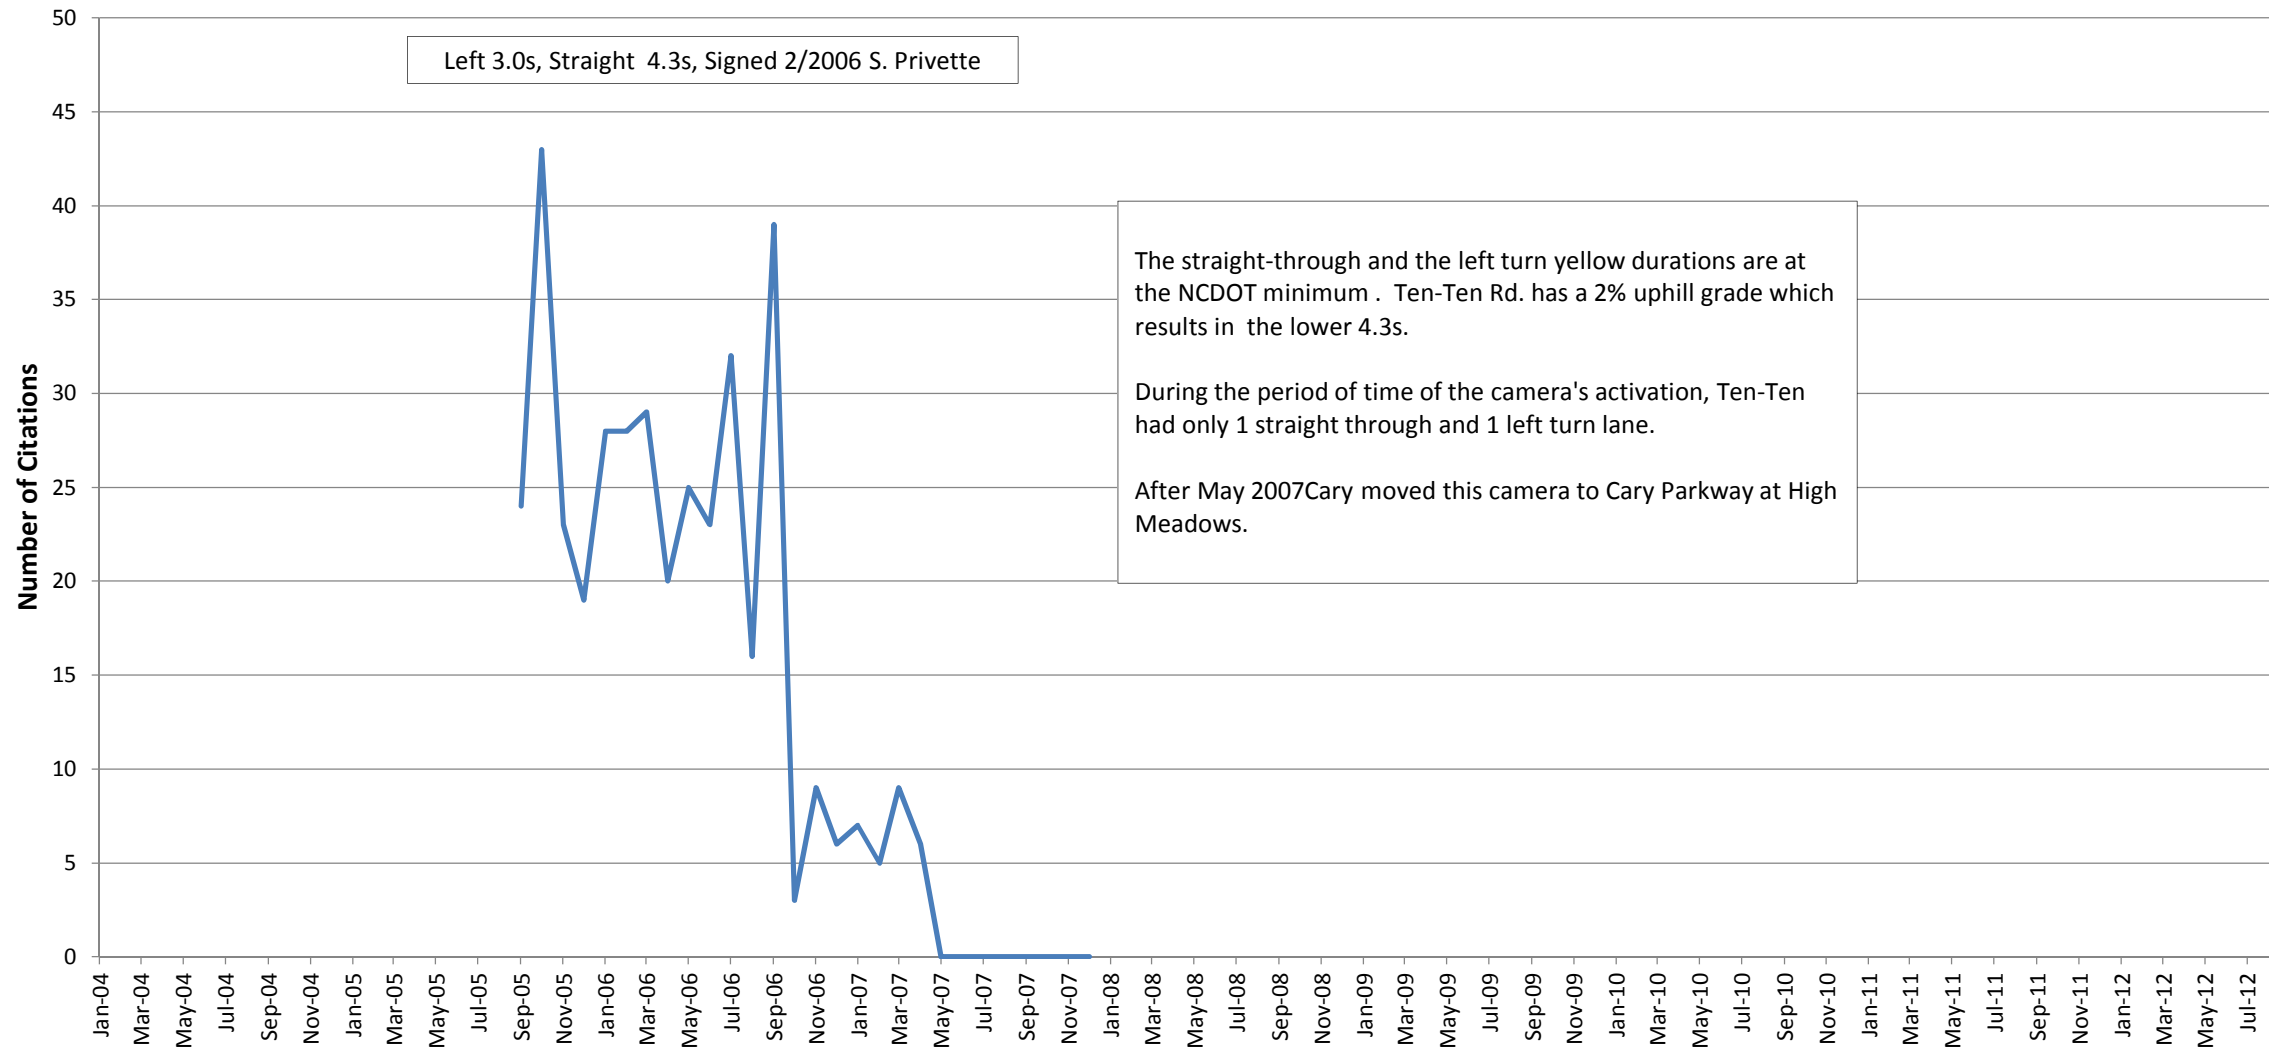

SE Maynard Road (SB) at Walnut Street

Harrison (SB) at Maynard

NW Maynard Road (NB) at Chapel Hill Road

Ten-Ten Road (EB) at Kildaire Farm Road

	Jan-04	Feb-04	Mar-04	Apr-04	May-04	Jun-04	Jul-04	Aug-04	Sep-04	Oct-04	Nov-04	Dec-04	Jan-05	Feb-05	Mar-05
Walnut Street (SB) at Meeting Street															
Maynard Road (WB) at Kildaire Farm Road											340	282	226	149	187
High House Road (WB) at Prestonwood Drive						137	404	308	286	215	213	148	136	145	172
Cary Parkway (WB) and Kildaire Farm Road											33	79	67	84	125
Cary Town Blvd (EB) at Convention Drive		286	559	497	201	86	65	75	139	112	52	56	39	41	63
Harrison Avenue (SB) at Weston Parkway															
Cary Parkway (NB) at High House Road											17	96	58	72	61
Kildaire Farm Road (NB) at Cary Parkway											88	79	69	93	127
Kildaire Farm Road (SB) at Maynard Road											65	62	78	82	90
Cary Parkway (WB) at High Meadow															
Tryon Road (WB) at Regency Parkway		26	82	176	133	110	67	67	59	33	47	71	53	48	67
Walnut Street (NB) at Dillard Drive							46	47	37	49	32	35	32	18	45
Tryon Road (EB) at Crescent Green				82	60	30	52	39	37	47	54	62	31	49	105
Kildaire Farm Road (SB) at High Meadow Drive										12	54	60	61	62	66
SE Maynard Road (SB) at Walnut Street										5	29	19	15	17	19
Harrison (SB) at Maynard															
NW Maynard Road (NB) at Chapel Hill Road				3	12	12	19	19	9	6	6	6	2	8	9
Ten-Ten Road (EB) at Kildaire Farm Road															