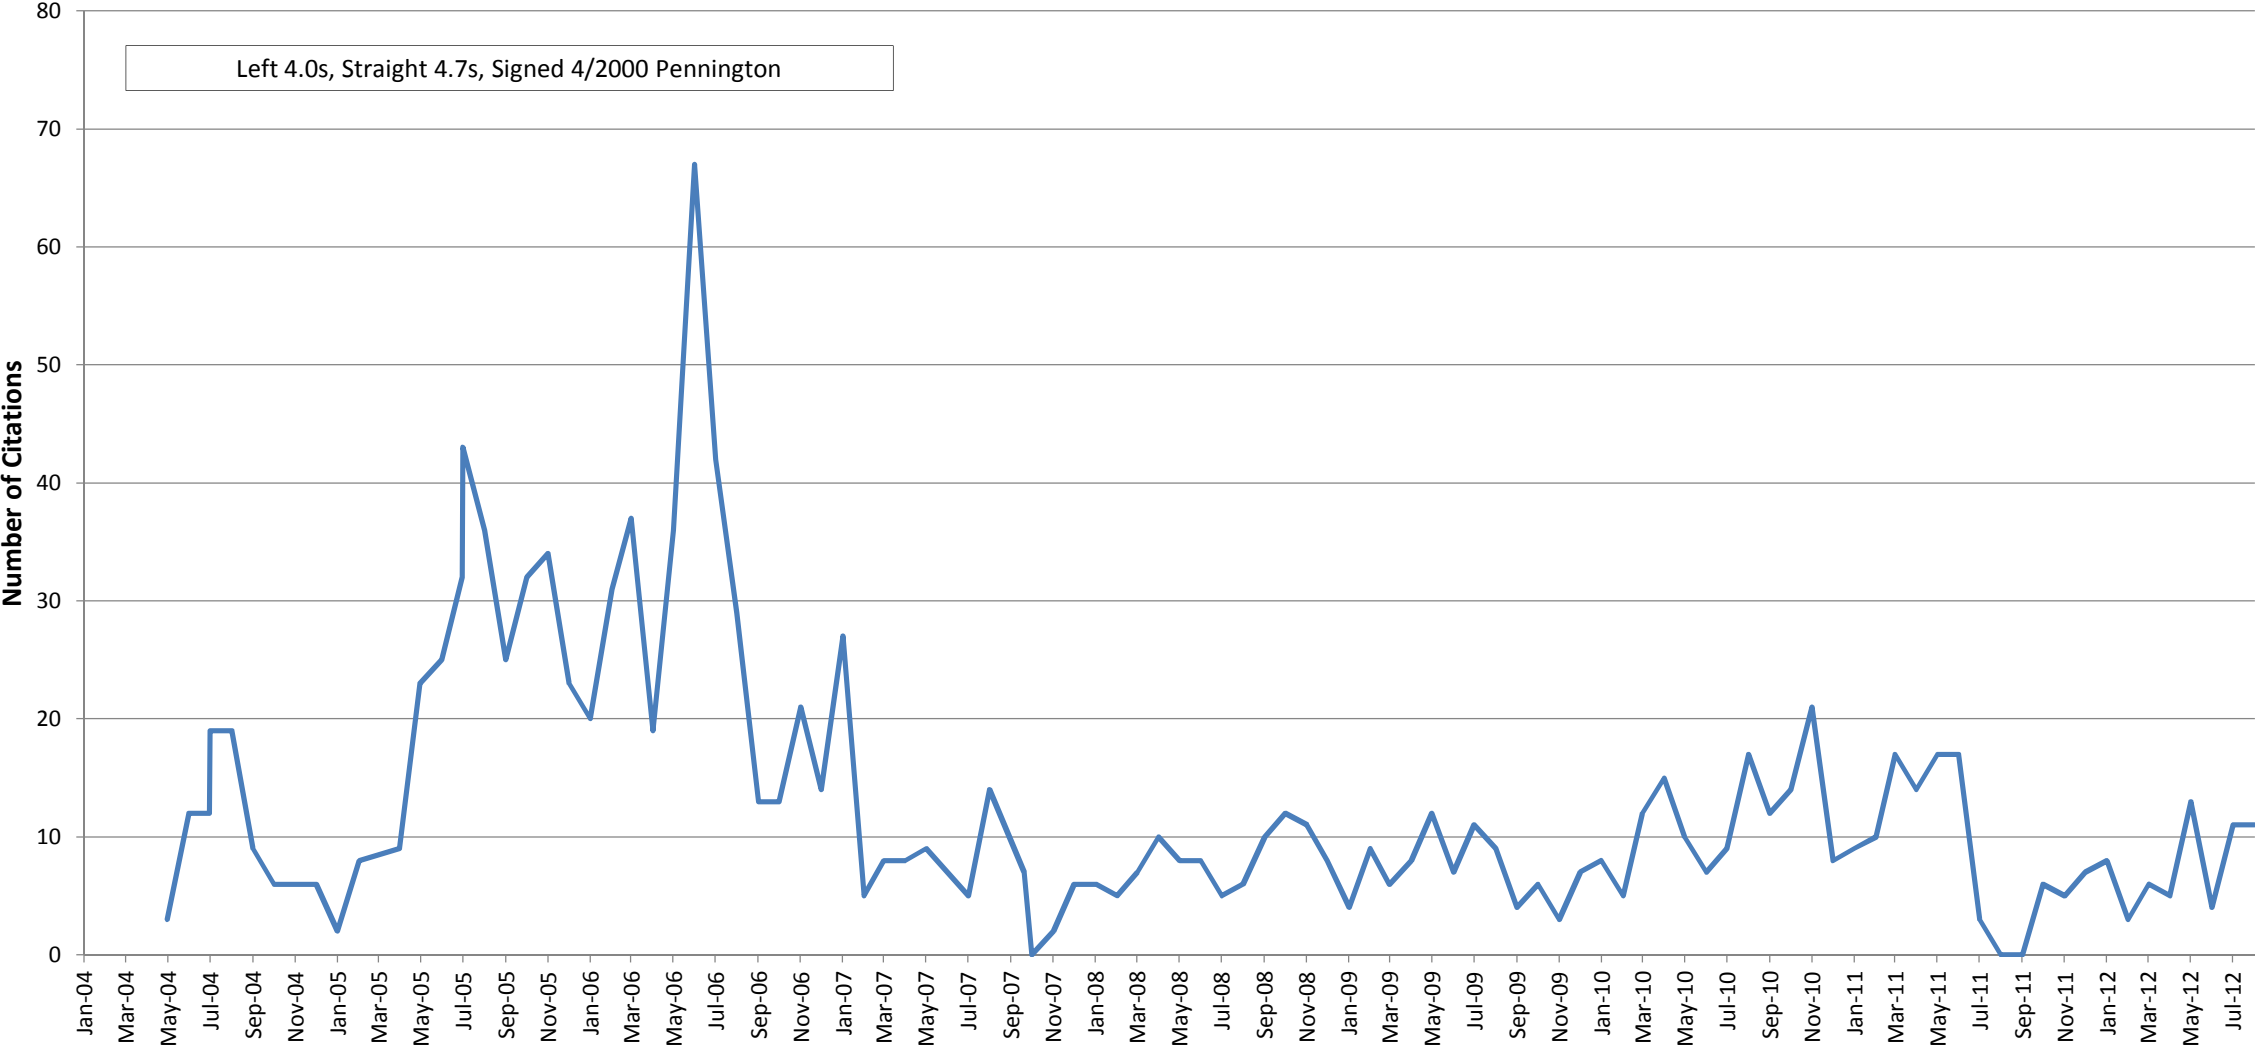

NW Maynard Road (NB) at Chapel Hill Road