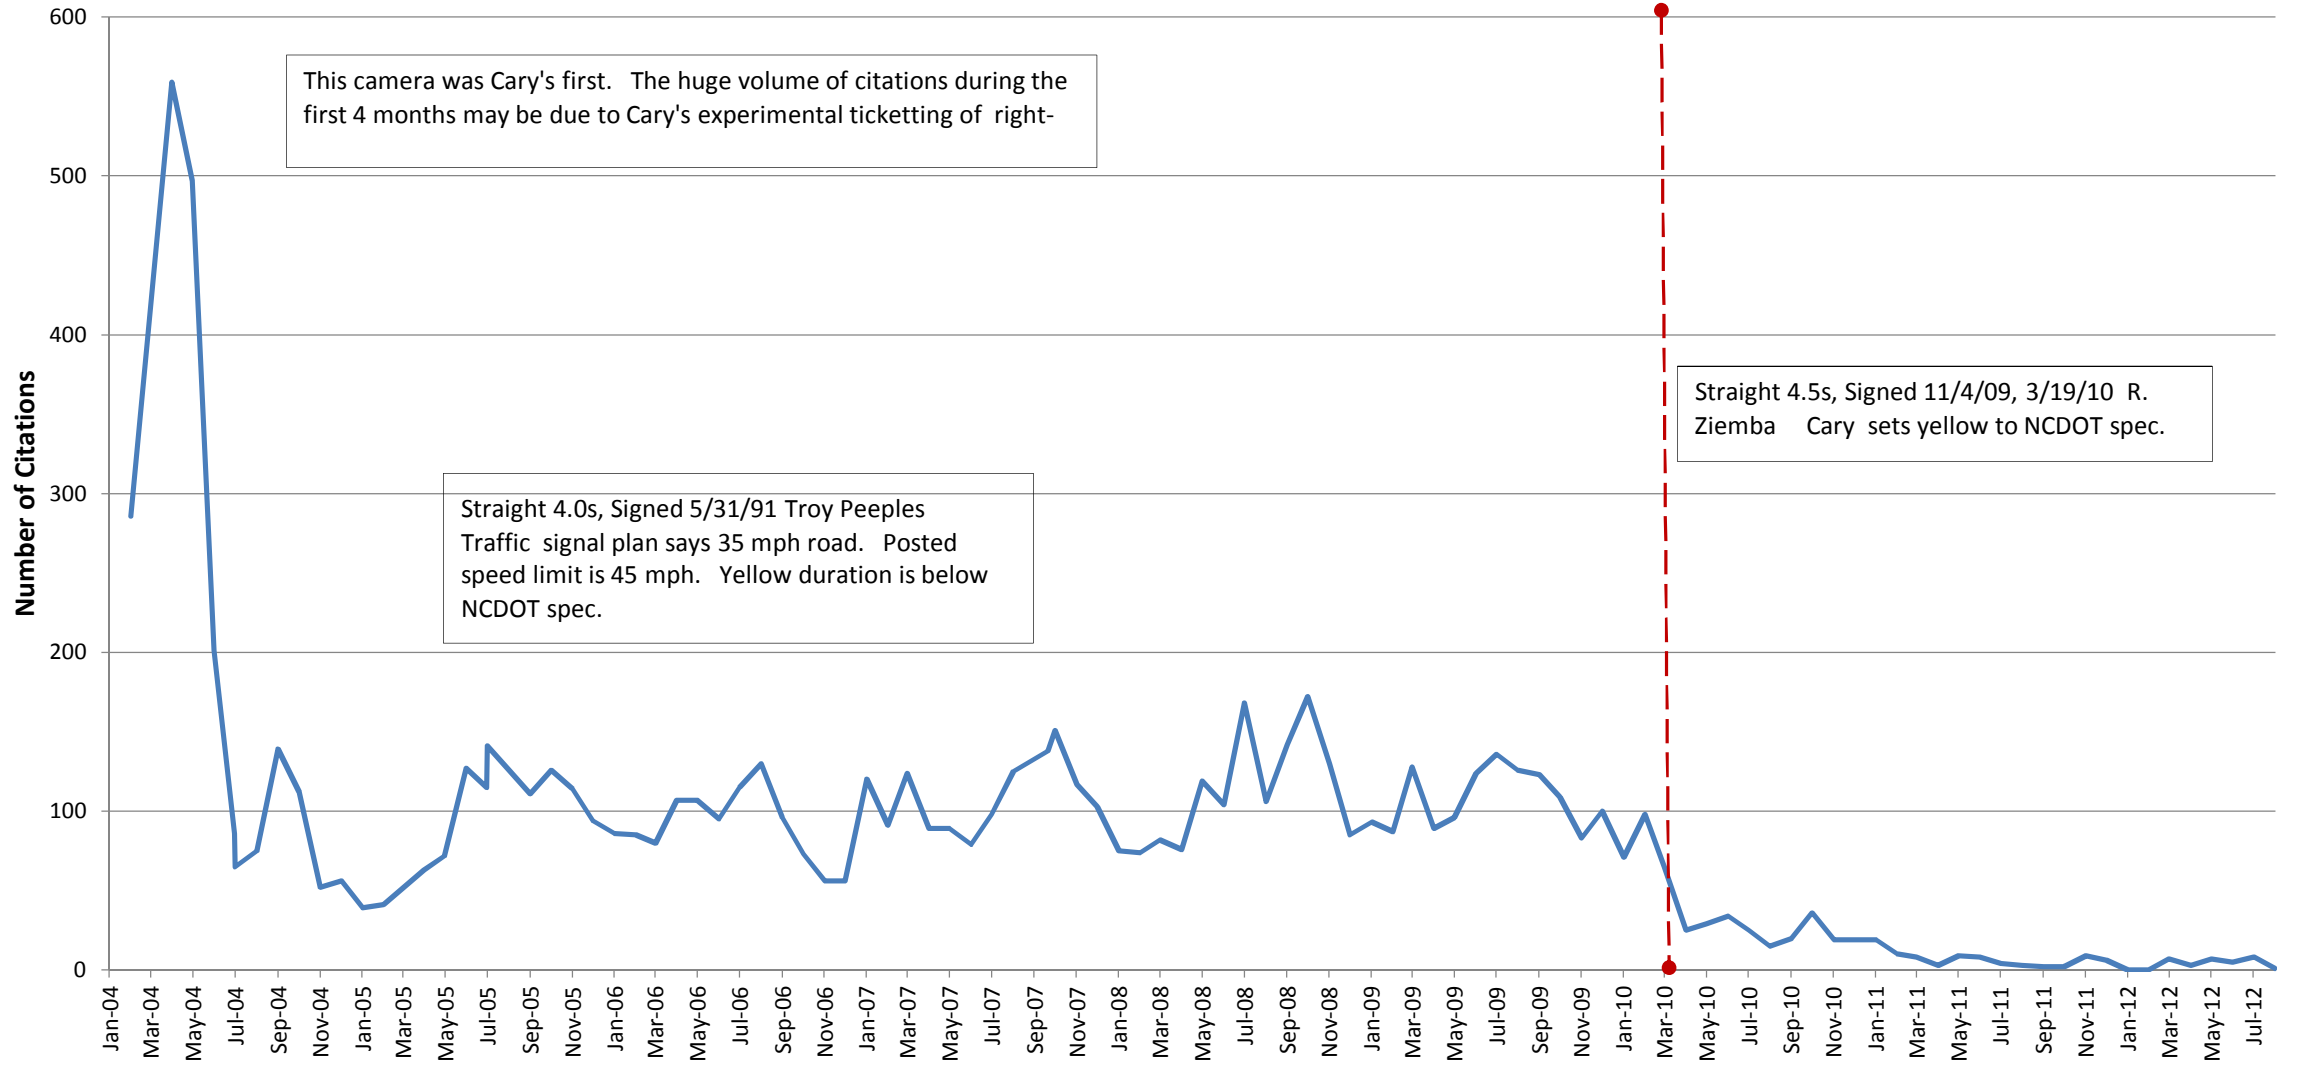

Cary Town Blvd (EB) at Convention Drive