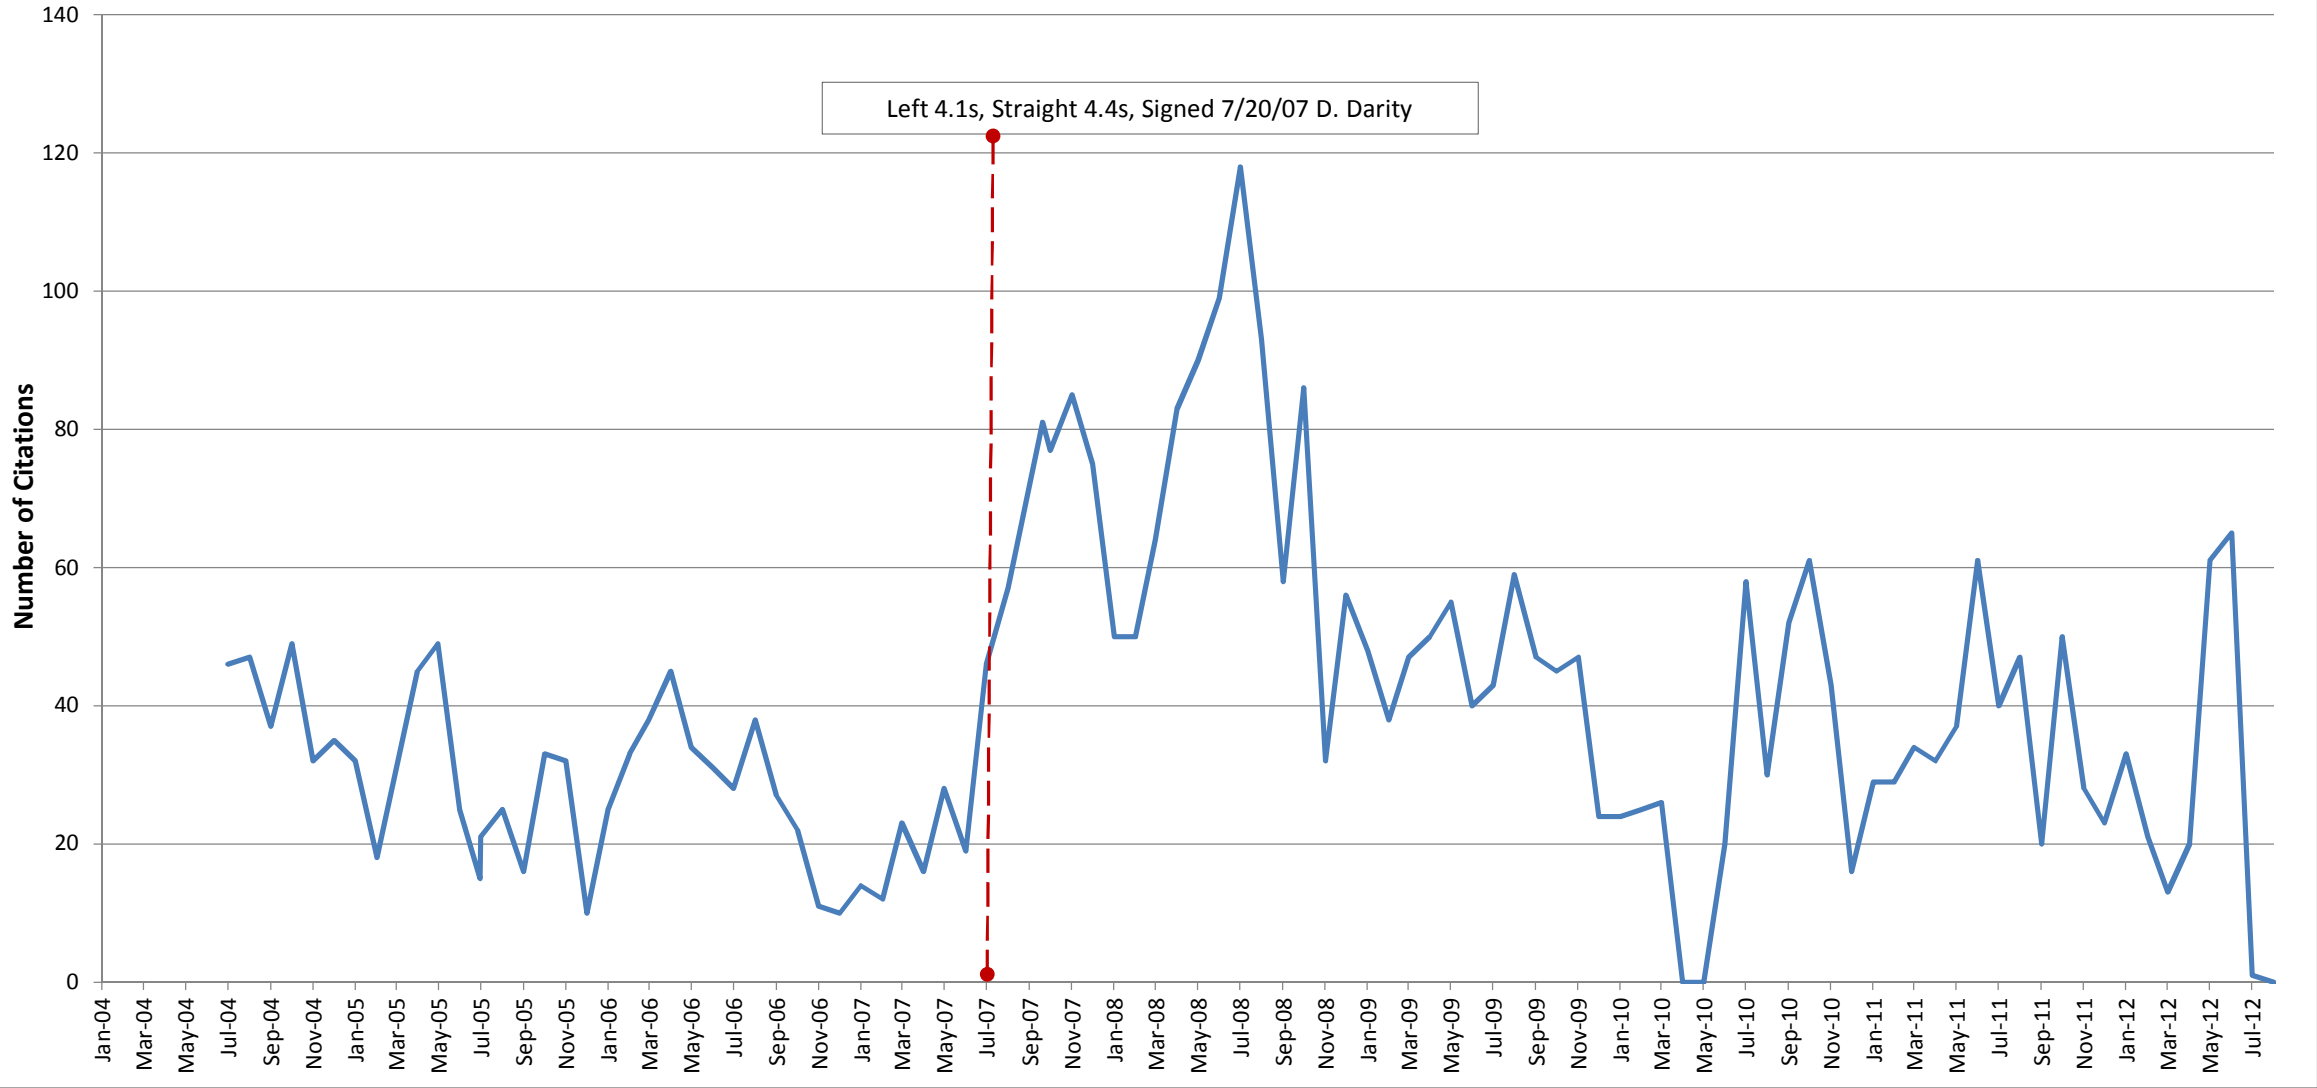

Walnut Street (NB) at Dillard Drive