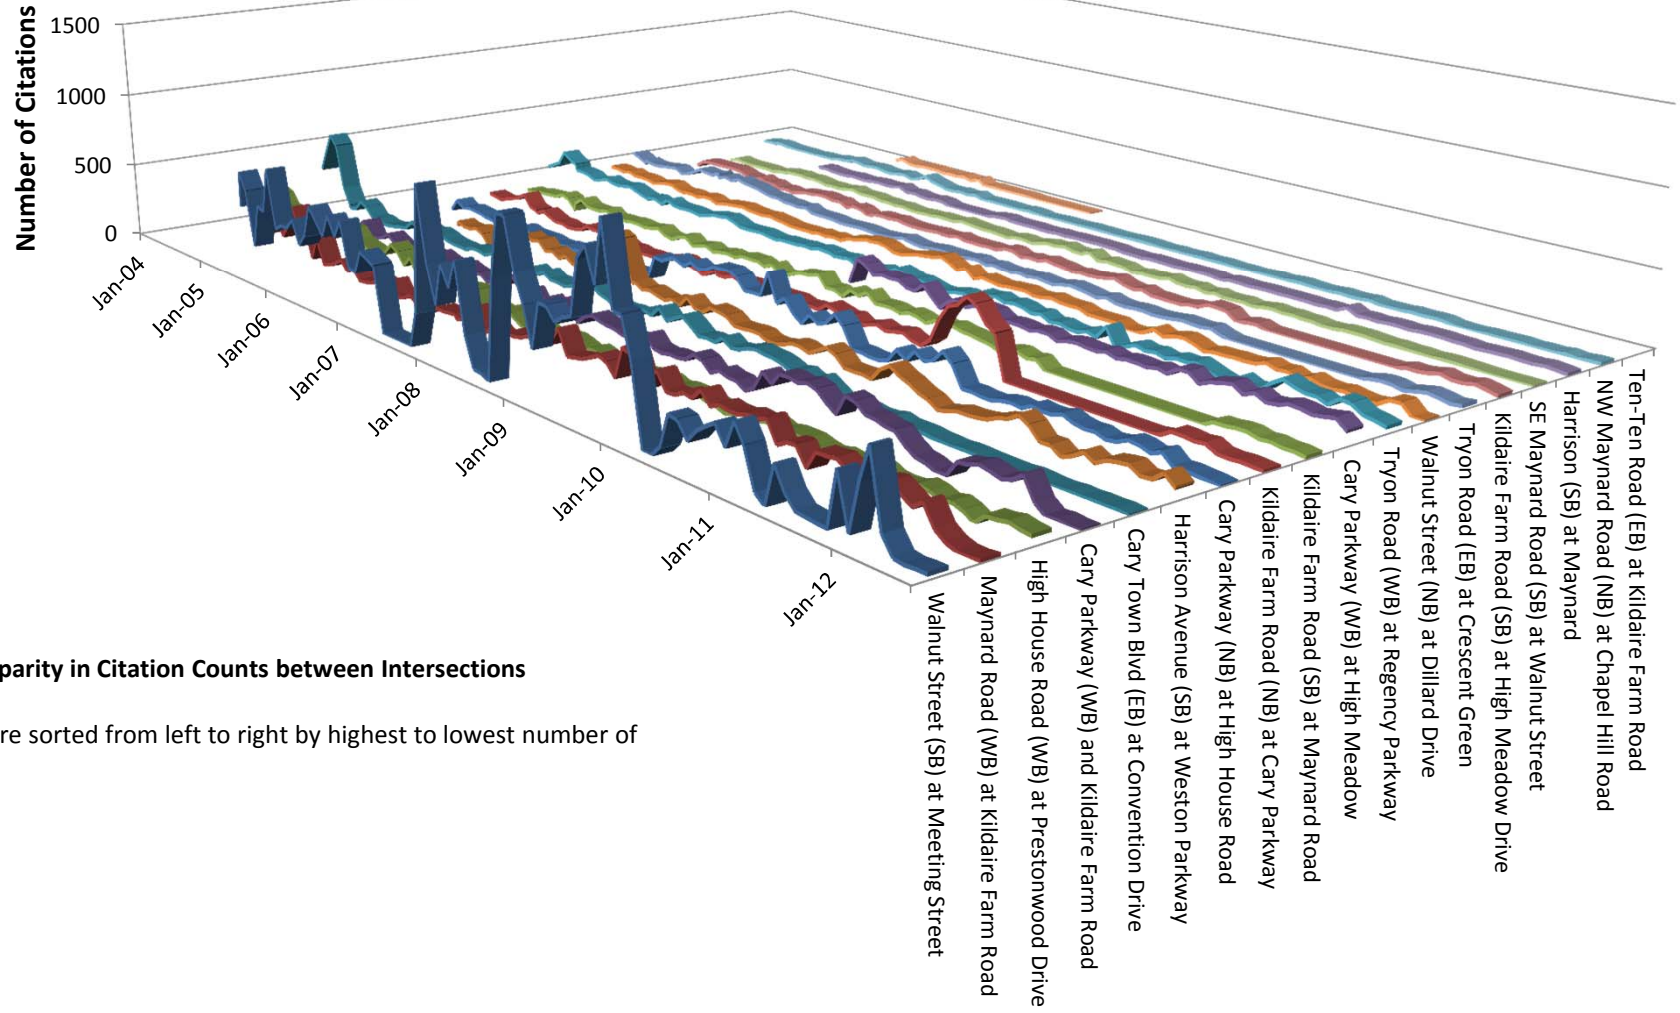

Cary, North Carolina Citation Counts for Red Light Camera Approaches

The Town of Cary North Carolina operated red light cameras from February 2004 to August 2012. The graphs were generated using Excel. The Town of Cary furnished the raw data from 2004 through 2010. Data from 2011 through 2012 came from Redflex. In both cases Redflex supplies the Town of Cary with the data in the form of an Excel spread sheet containing citation counts per month by intersection.

The Town of Cary made many changes in its intersections during the red light camera operation period. The graphs contain labels stating the left turn and straight-through yellow durations, the plan date and the engineer for a given traffic signal plan.

The traffic signal plan data is not complete. The Town of Cary did not disclose all the signal plans for all the intersections for the time period and did not furnish us with a log book when Cary implemented the changes on the ground. So you will see delays between the signal plan dates and how those signal plans affected the level of citations. There are also surges and dips in citation counts for months at a time where we do not know the nature of the engineering cause. Cary also shut off its cameras for periods of time for reasons unknown. We do know that for a period of time during 2011 Cary shut down some of its cameras because Cary was issuing citations for drivers running flashing yellow lights.

Disparity in Citation Counts between Intersections

The intersections are sorted from left to right by highest to lowest number of citation counts.

Walnut Street (SB) at Meeting Place

Maynard Road (WB) at Kildaire Farm Road