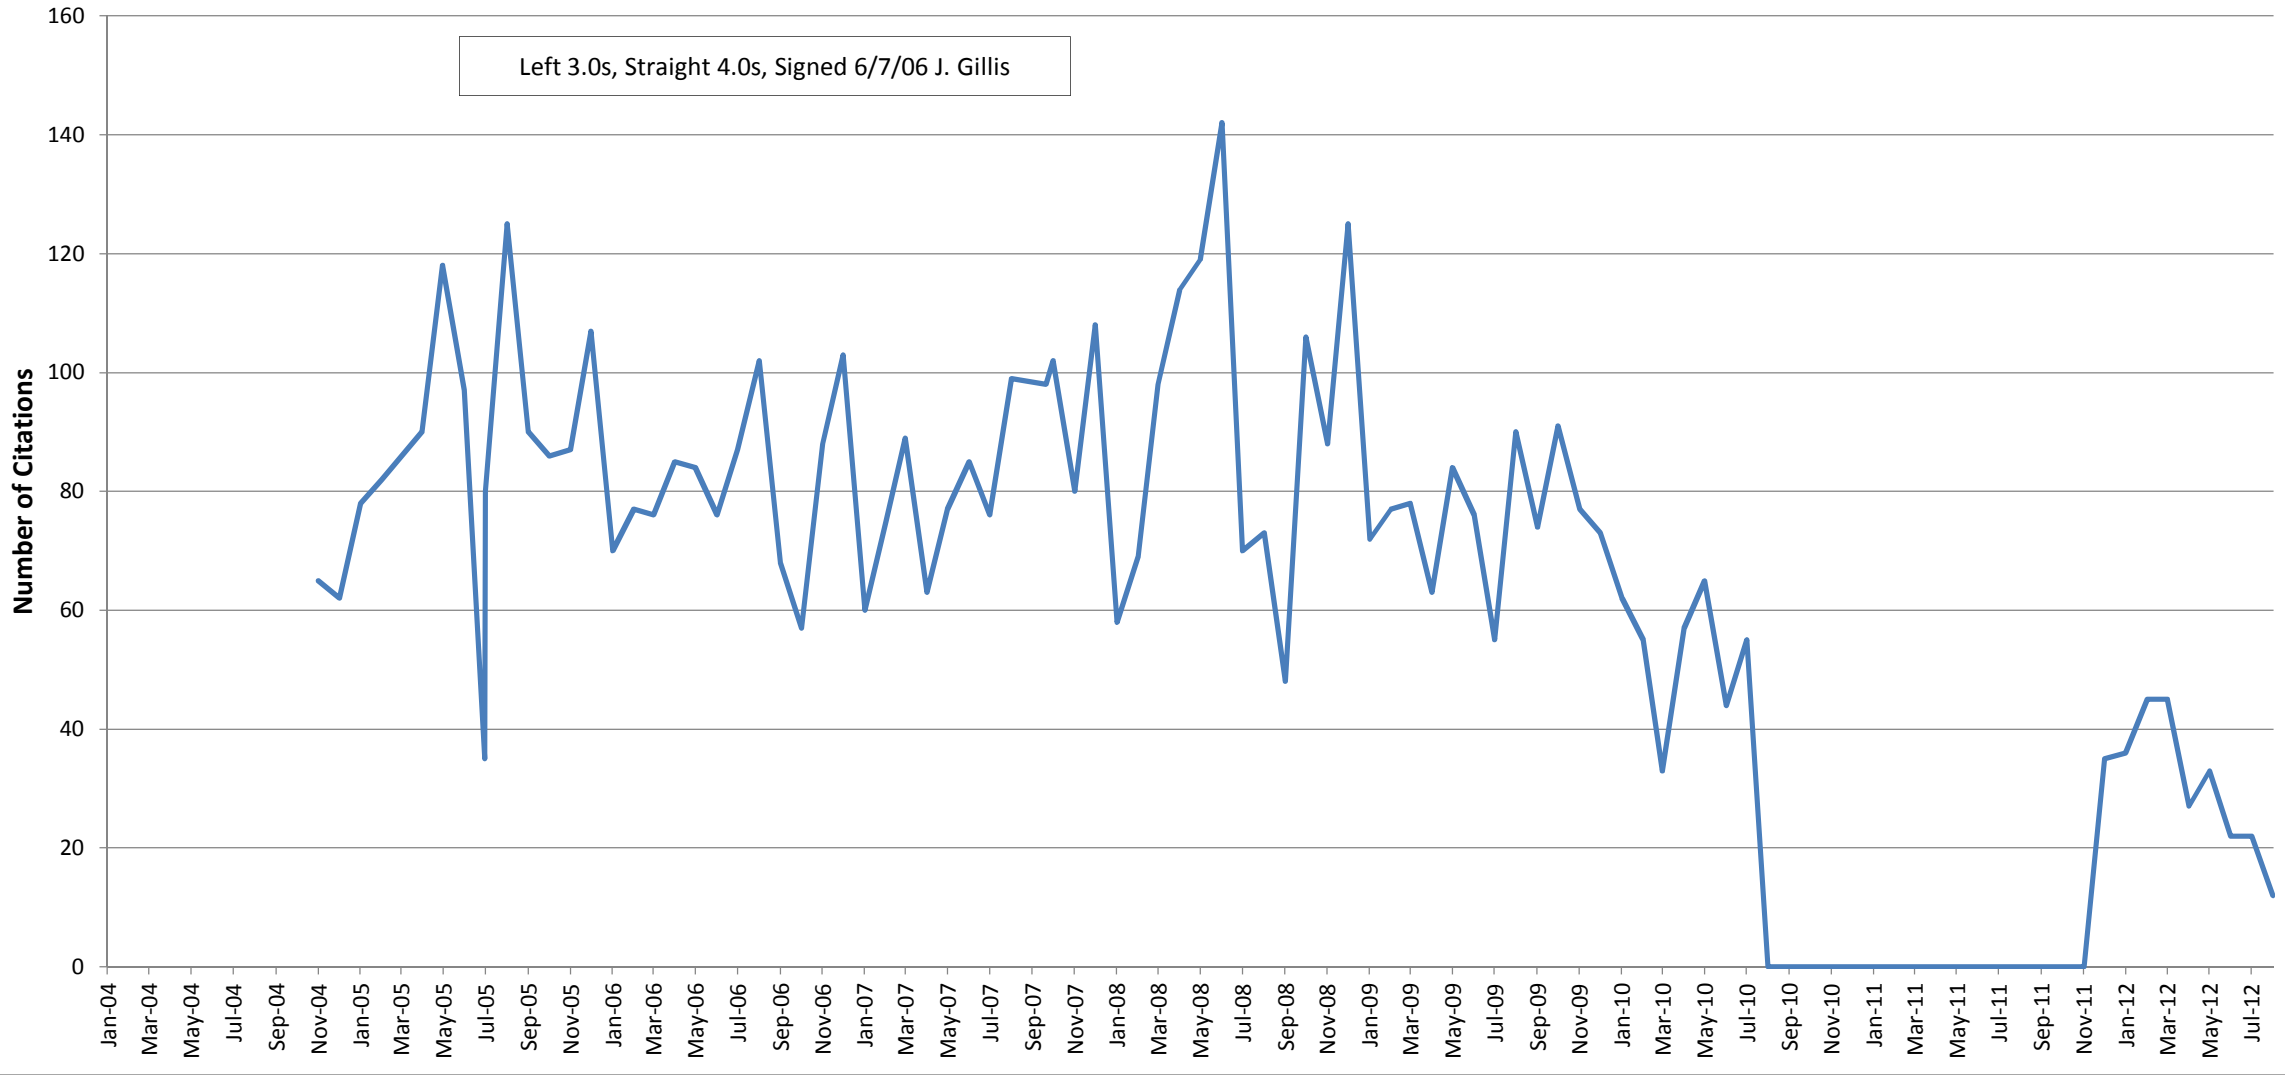

Kildaire Farm Road (SB) at Maynard Road

Left 3.0s, Straight 4.0s, Signed 6/7/06 J. Gillis