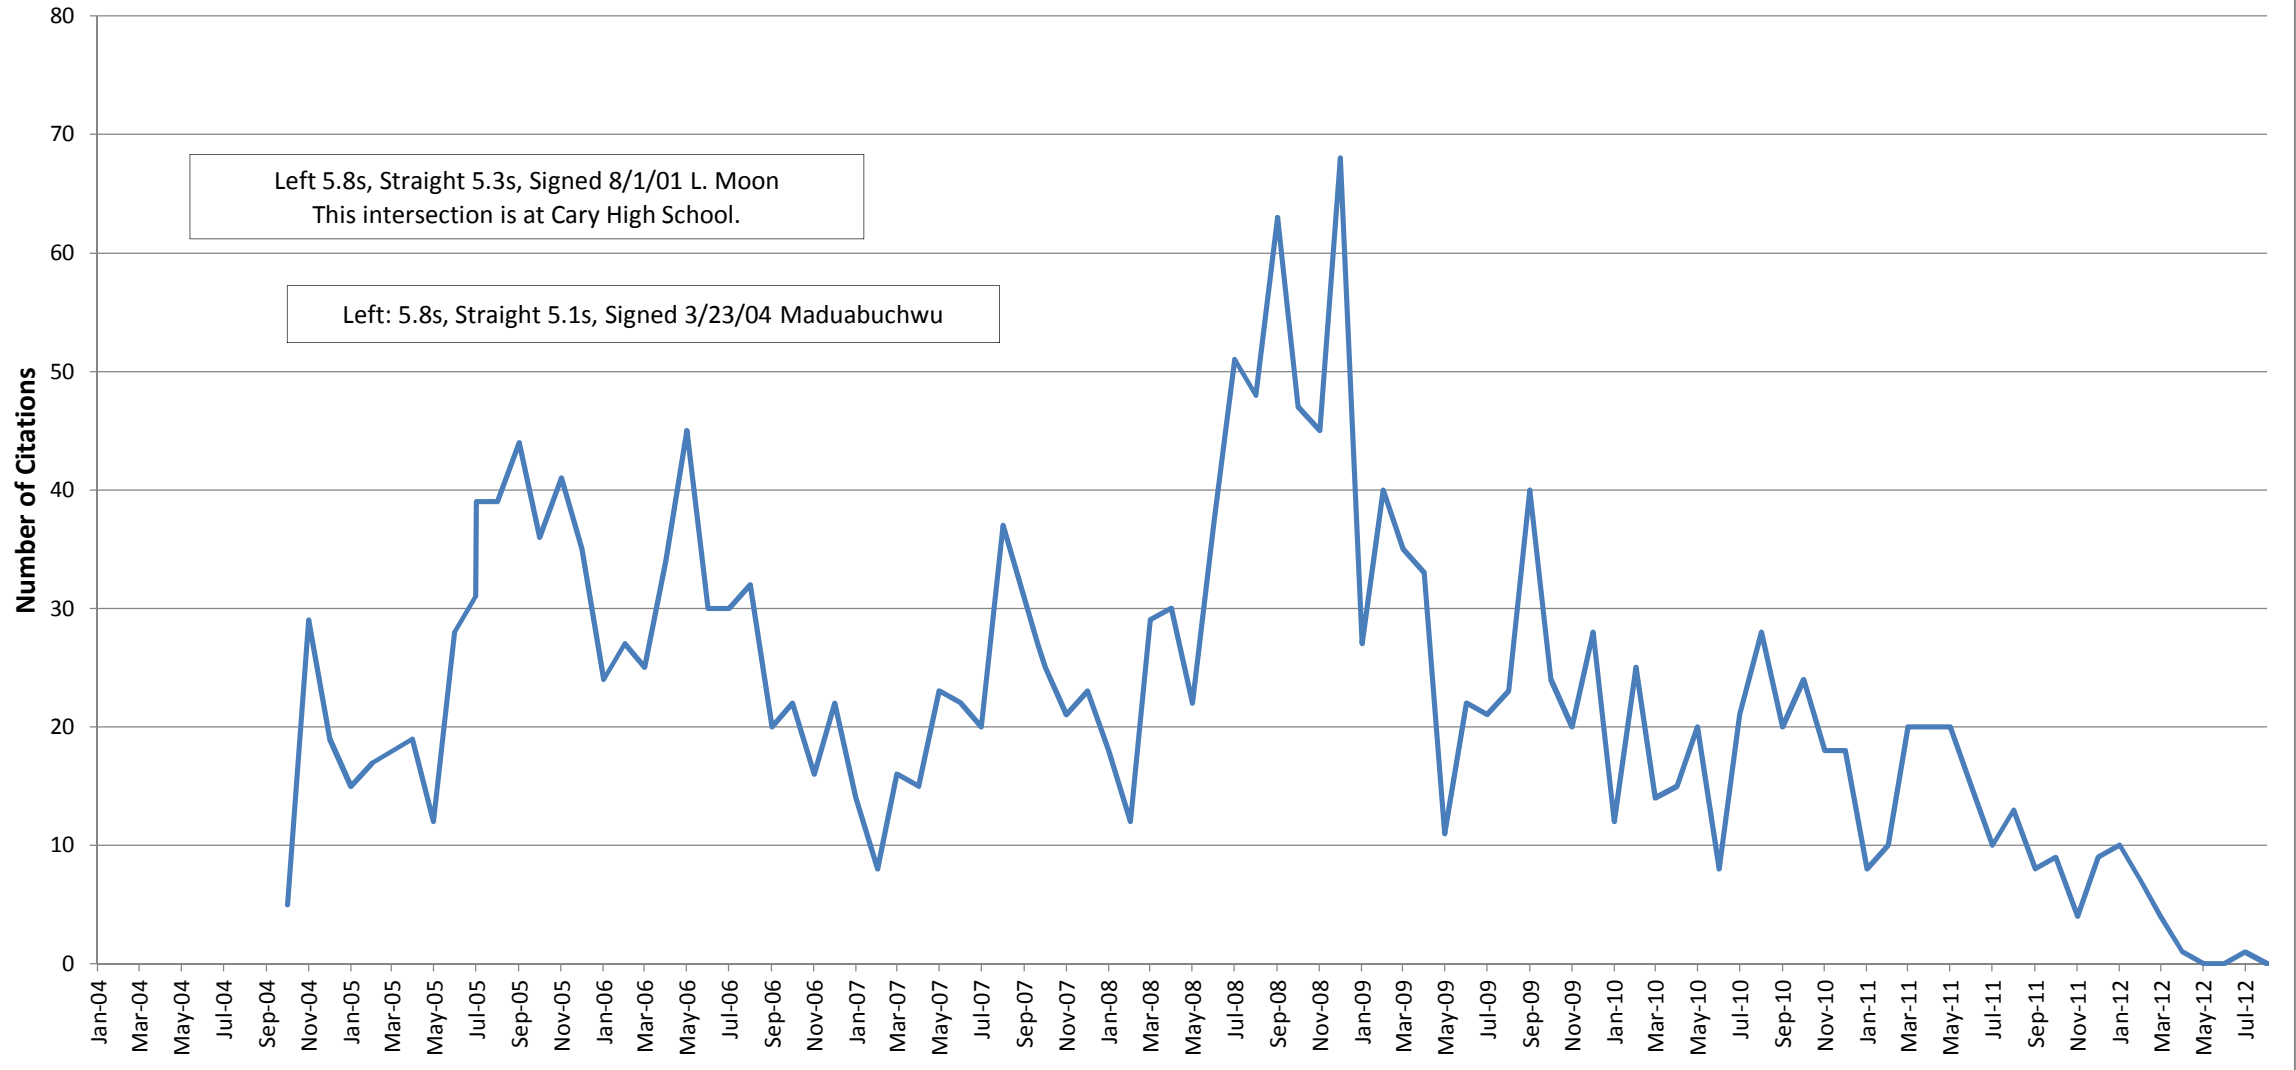

SE Maynard Road (SB) at Walnut Street