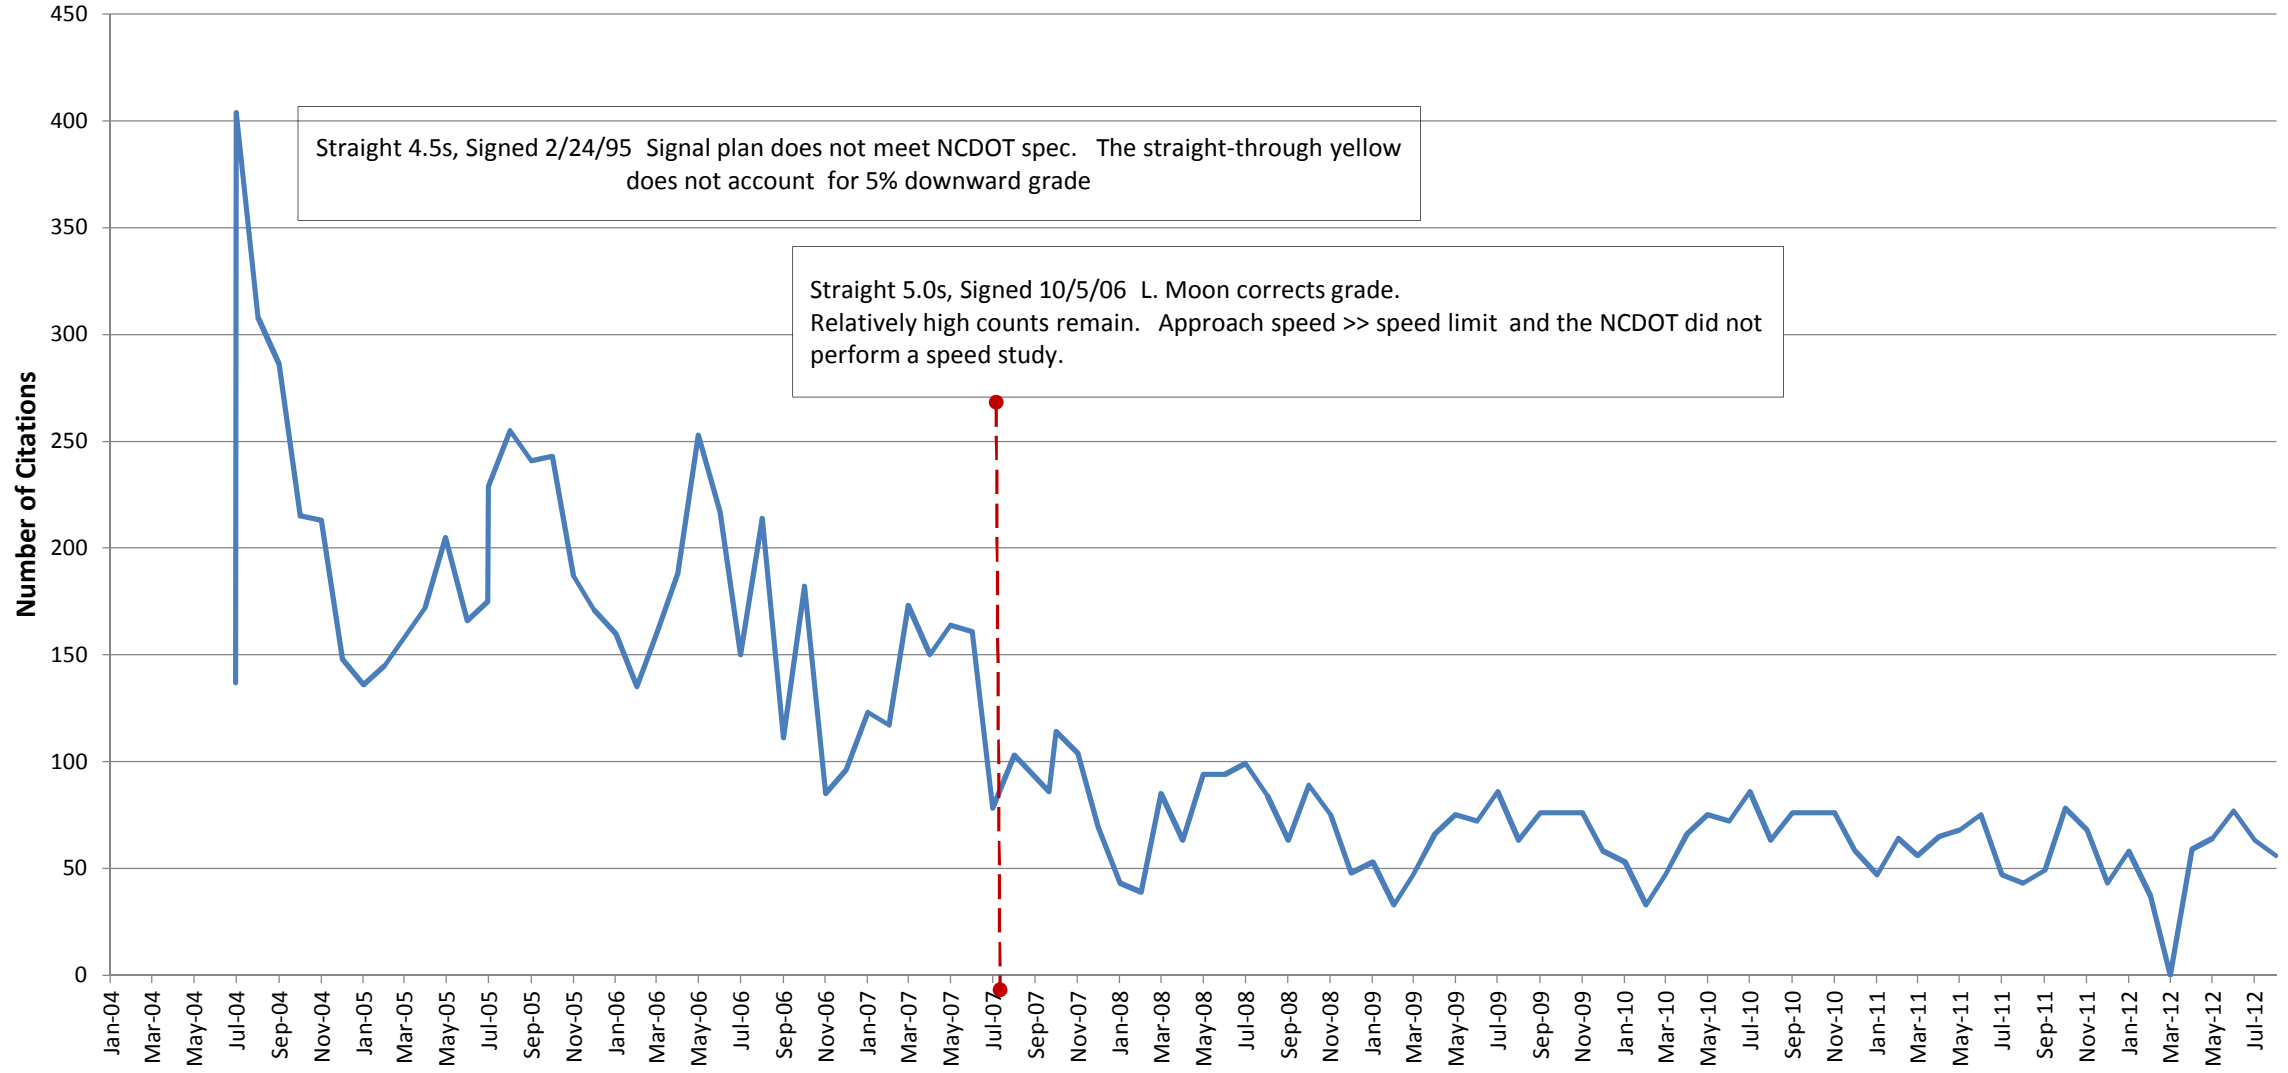

High House Road (WB) at Prestonwood Drive