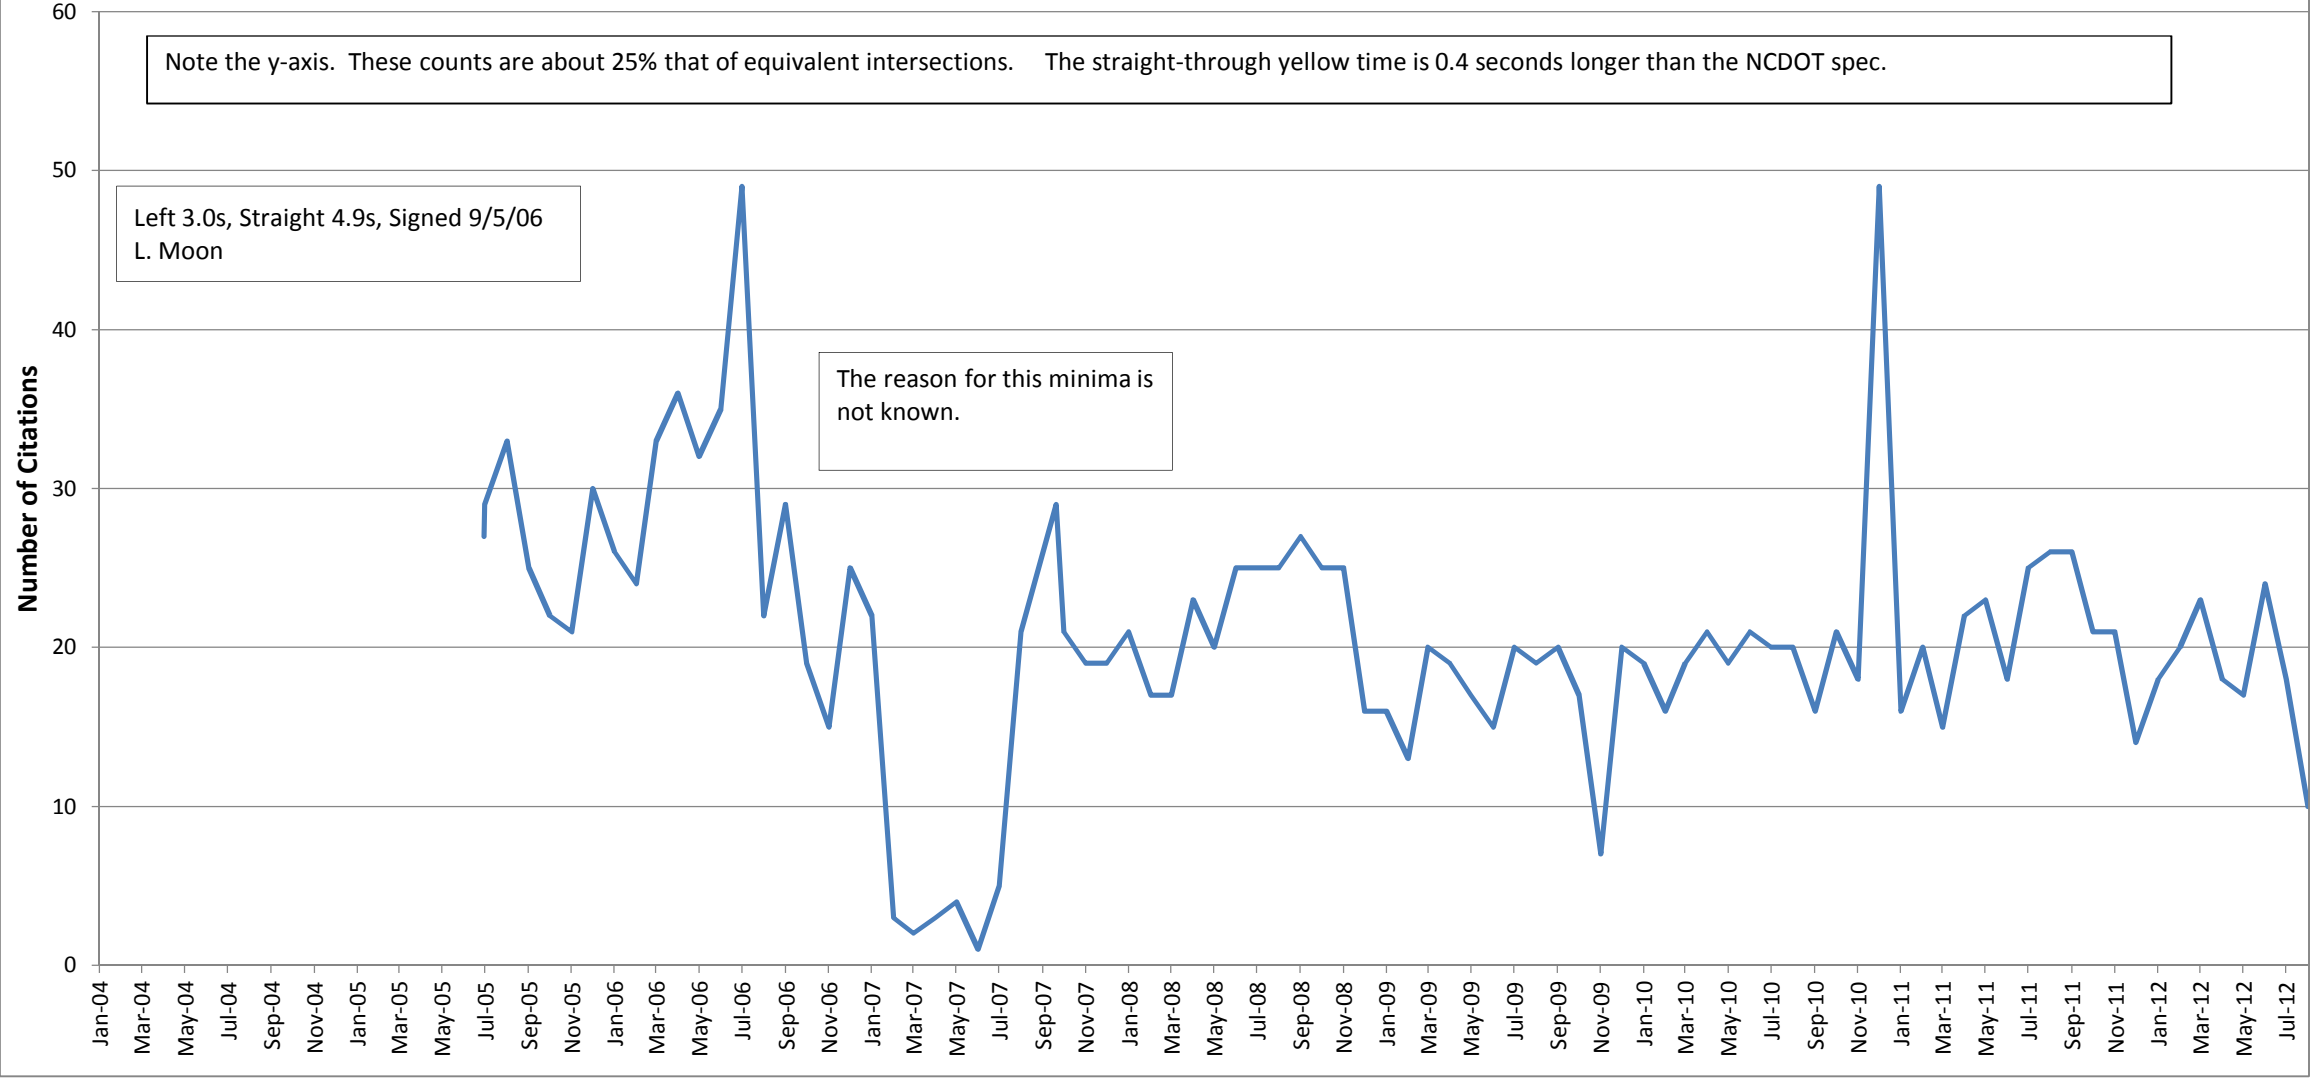

Harrison (SB) at Maynard