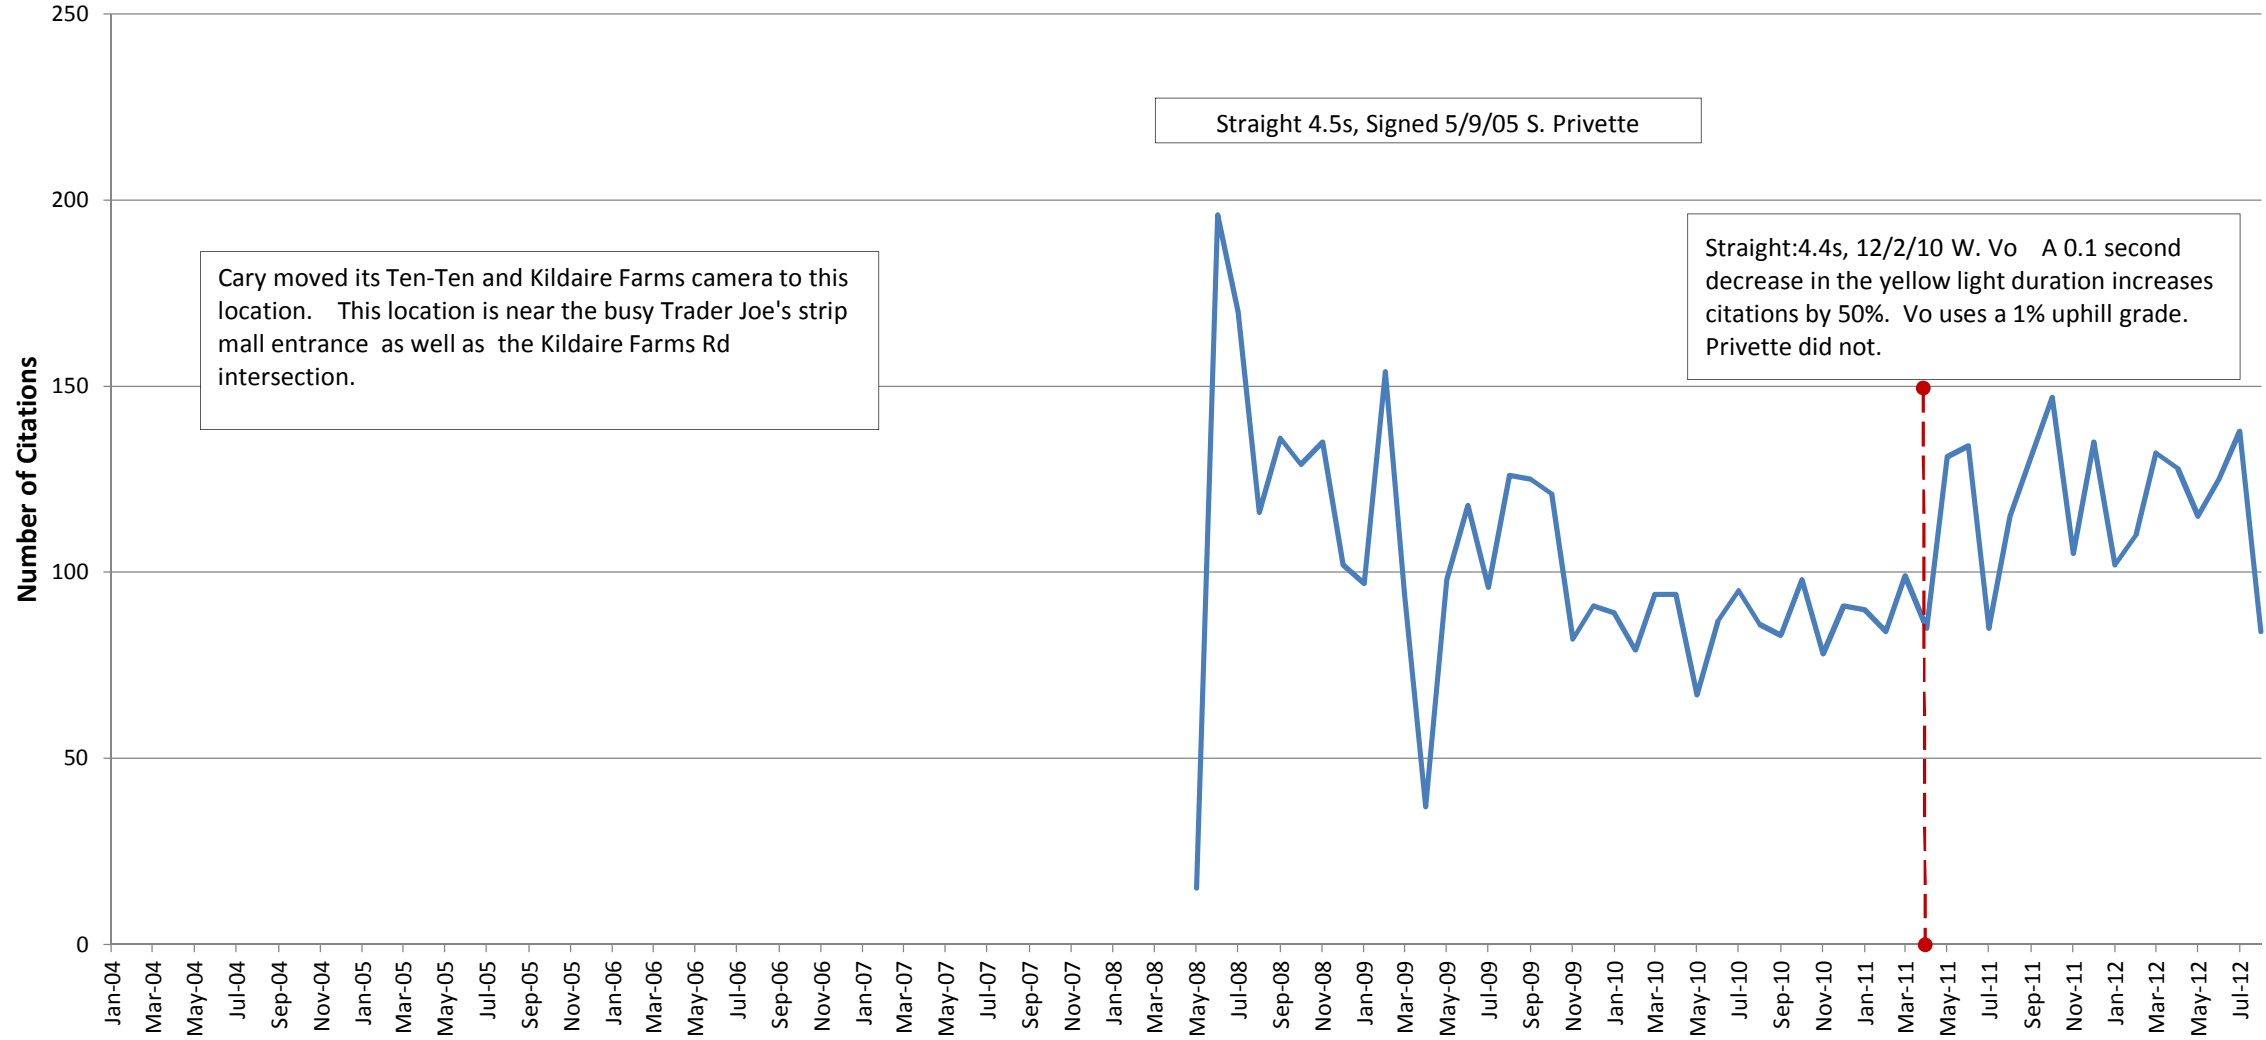

Cary Parkway (WB) at High Meadow