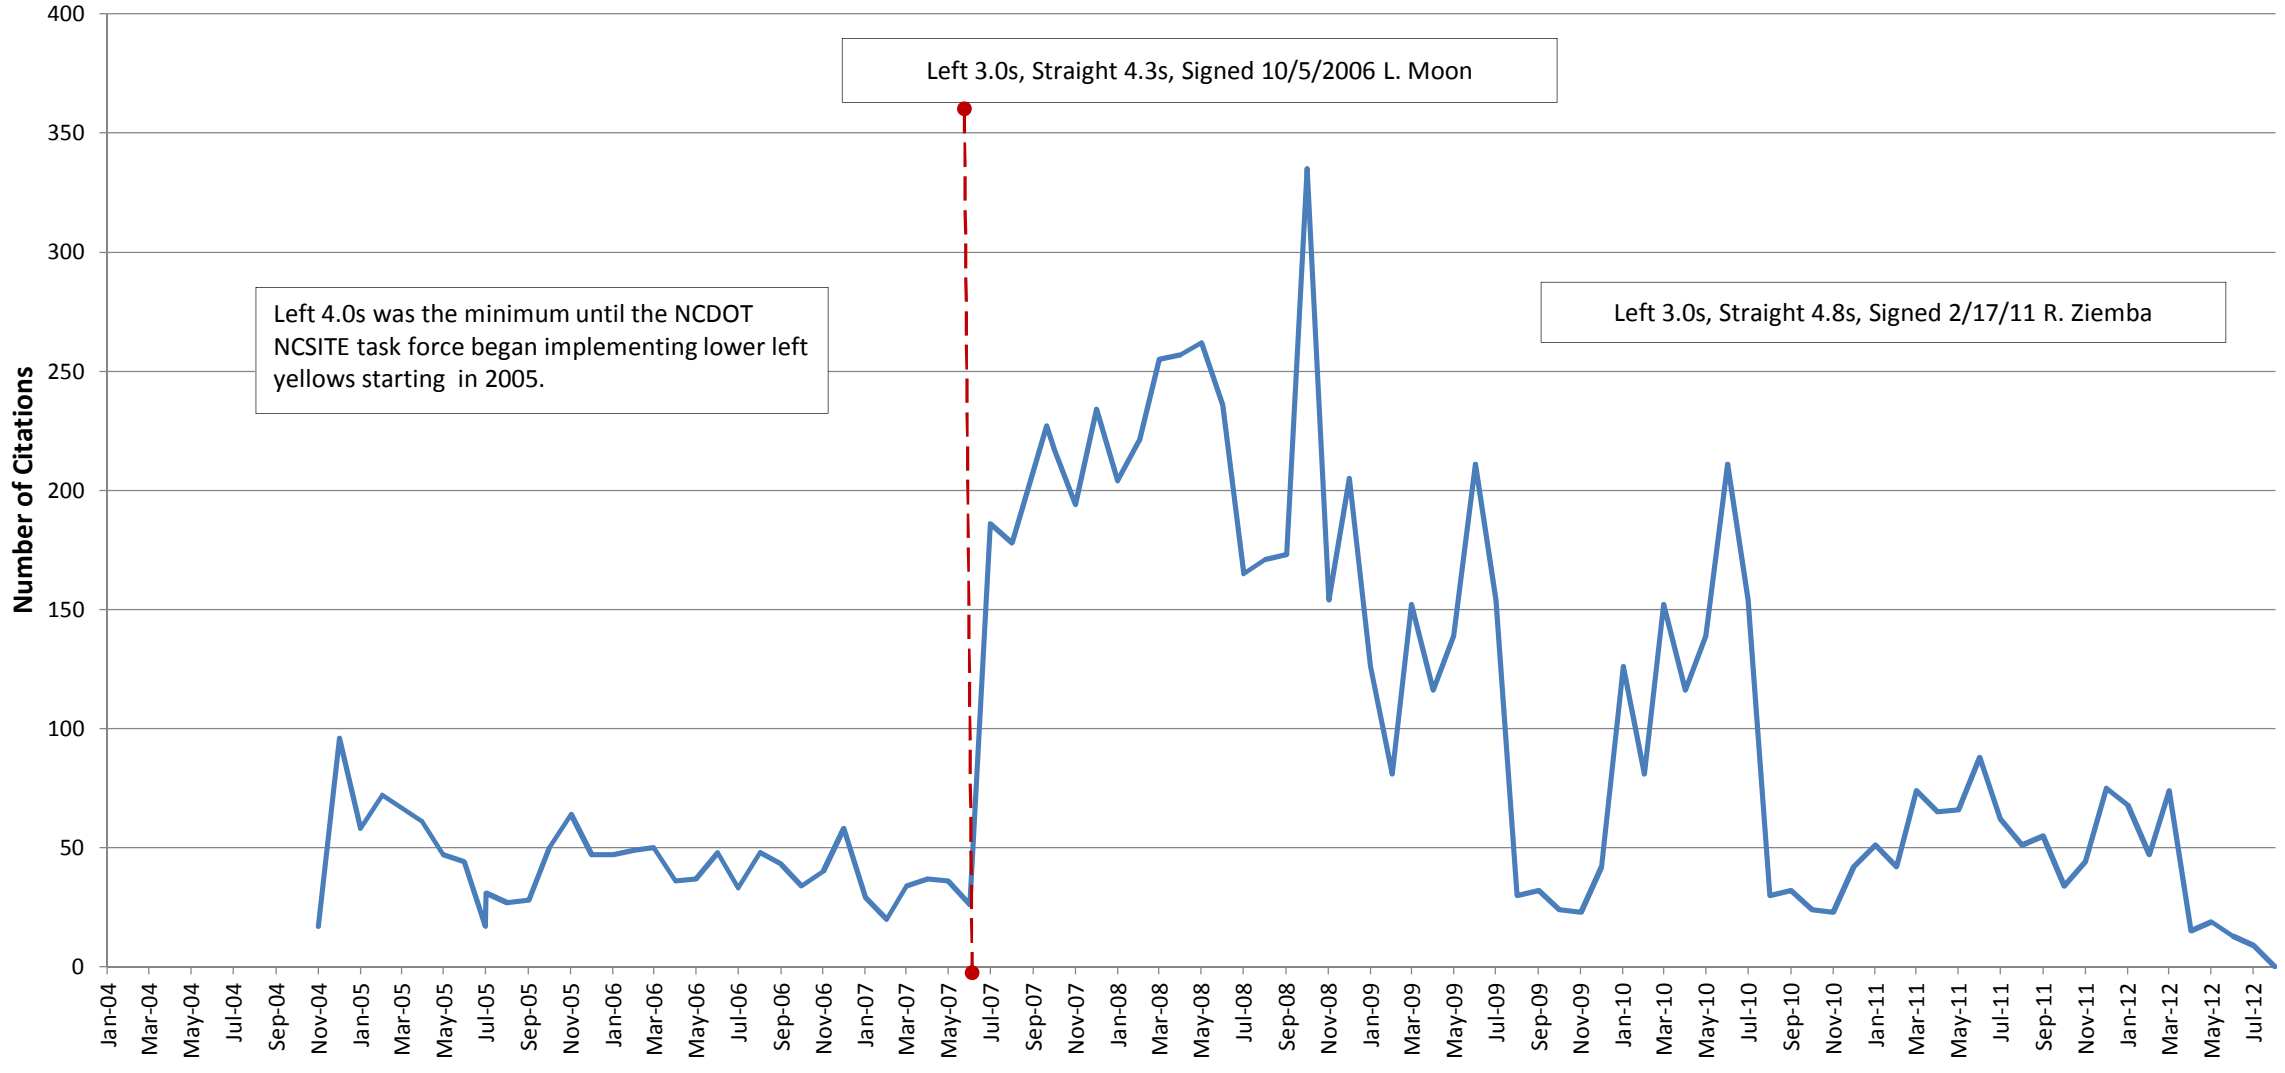

Cary Parkway (NB) at High House Road