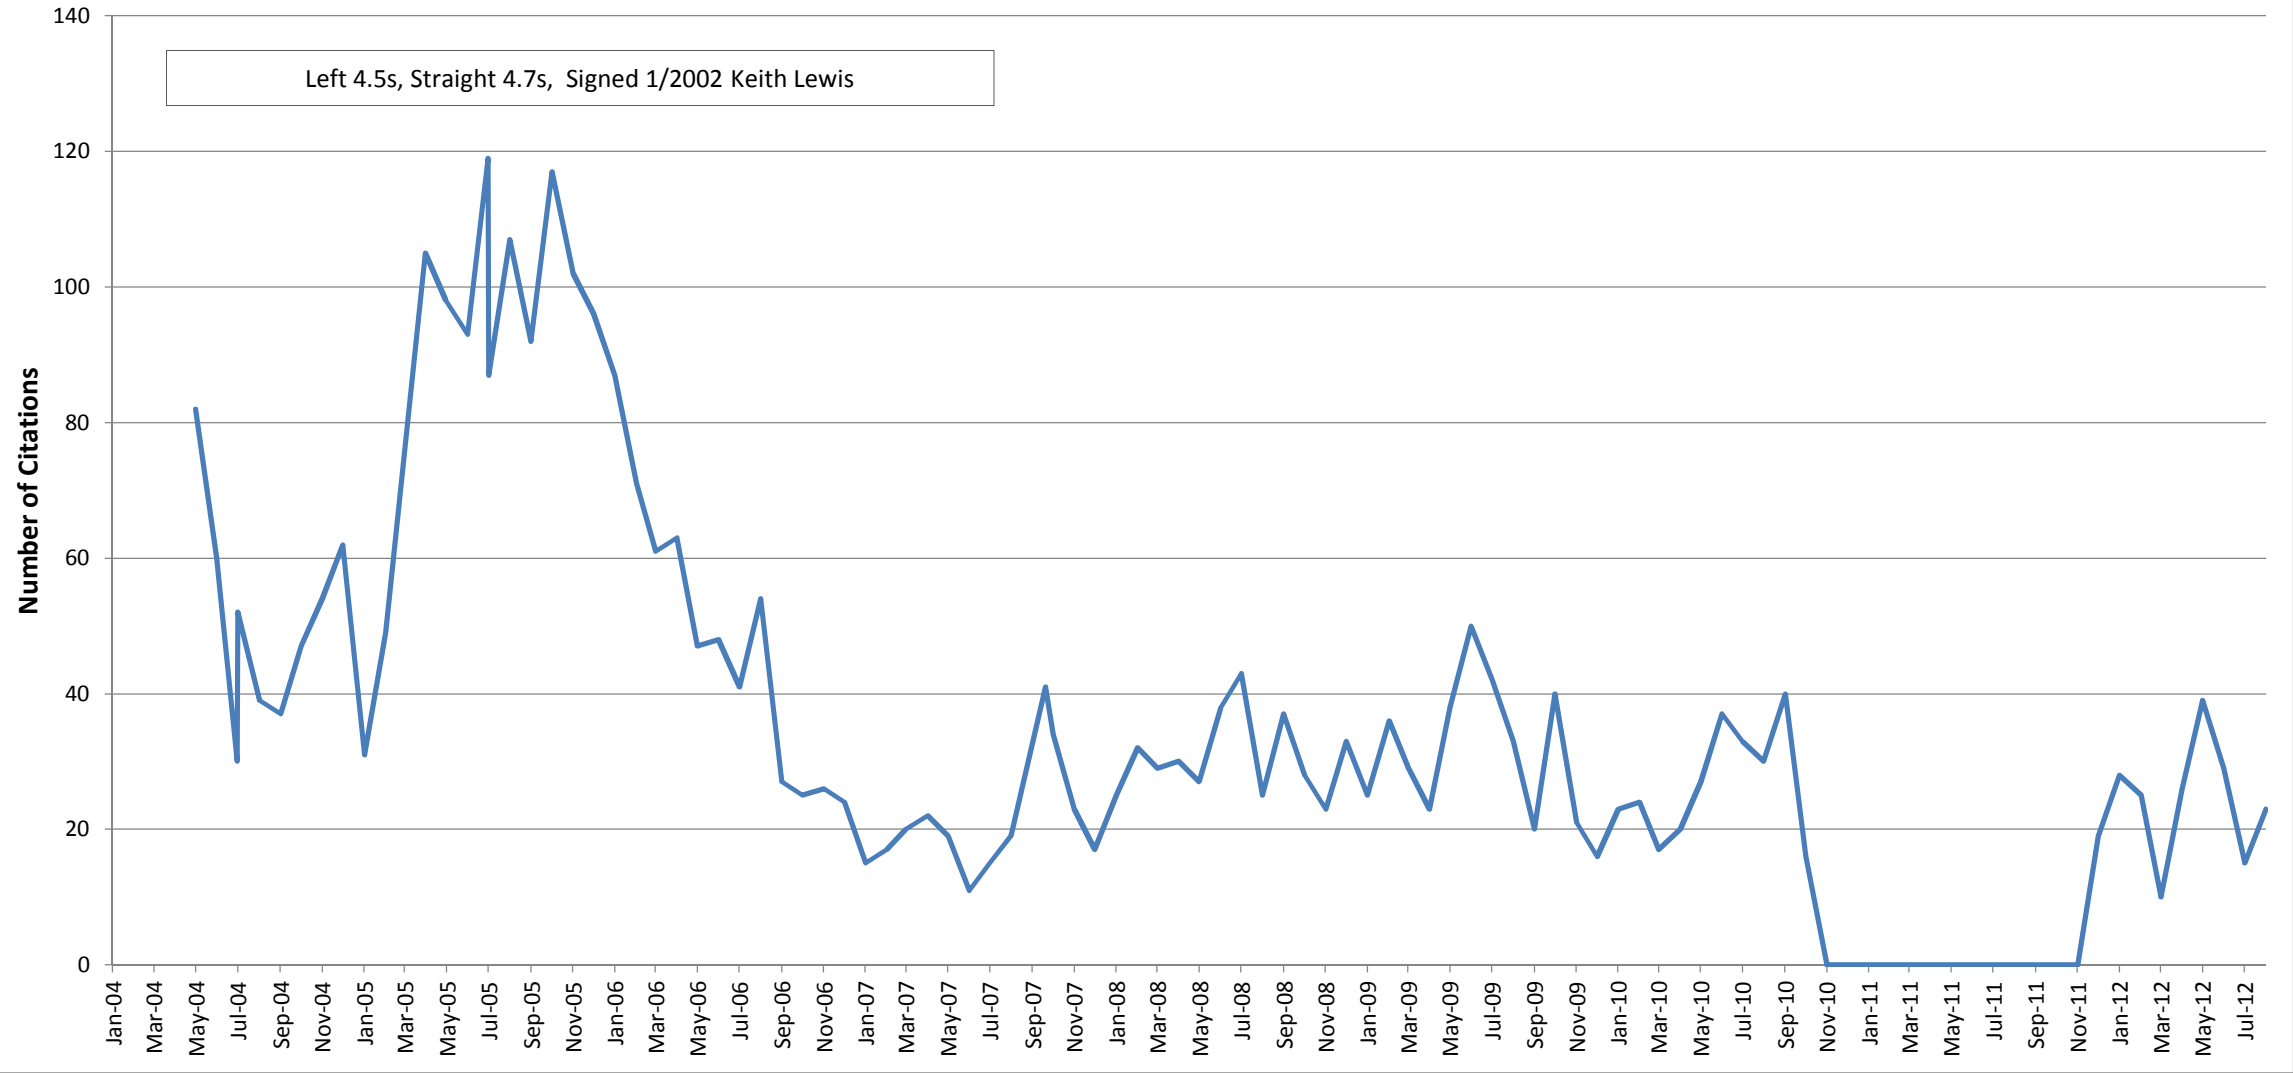

Tryon Road (EB) at Crescent Green