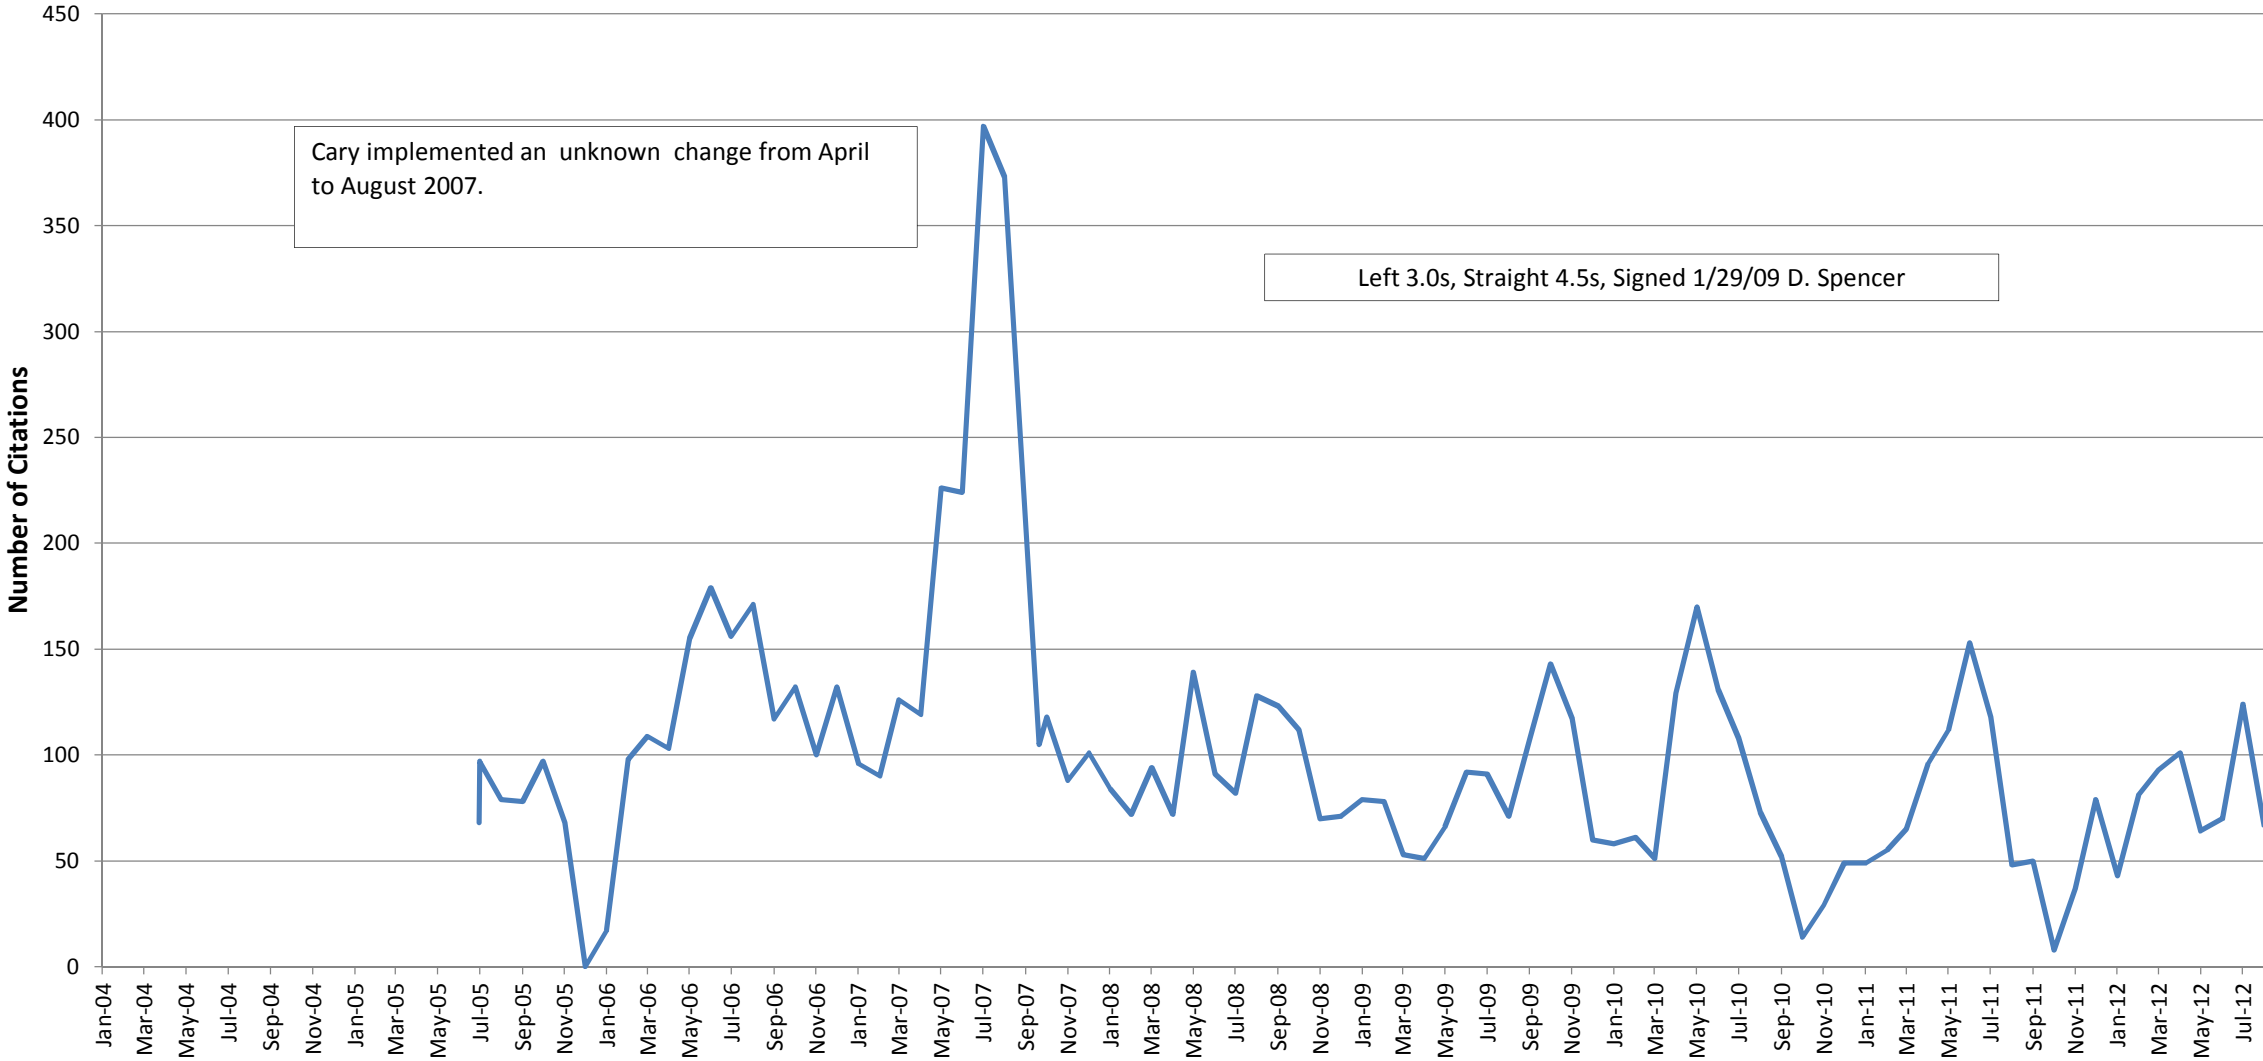

Harrison Avenue (SB) at Weston Parkway