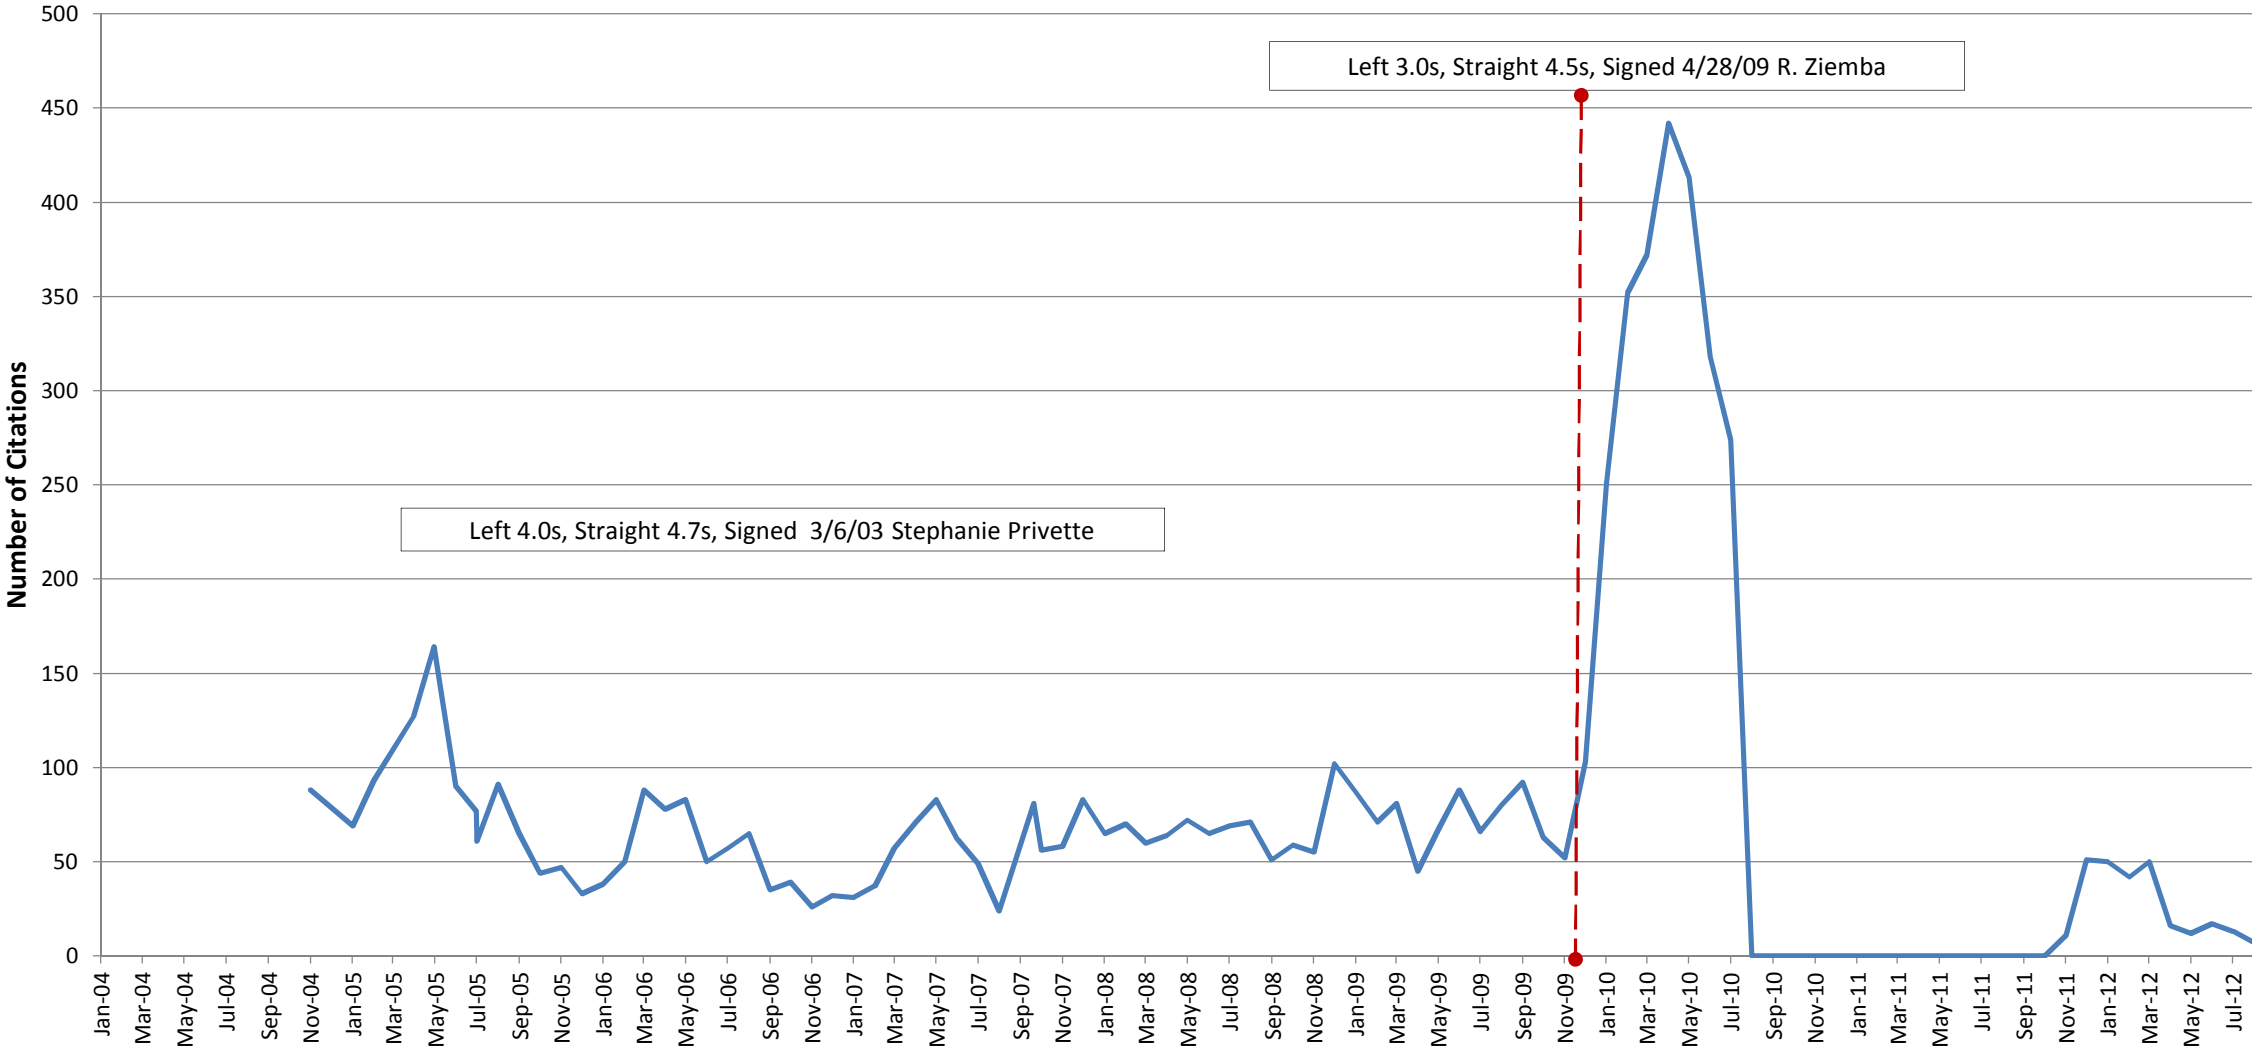

Kildaire Farm Road (NB) at Cary Parkway