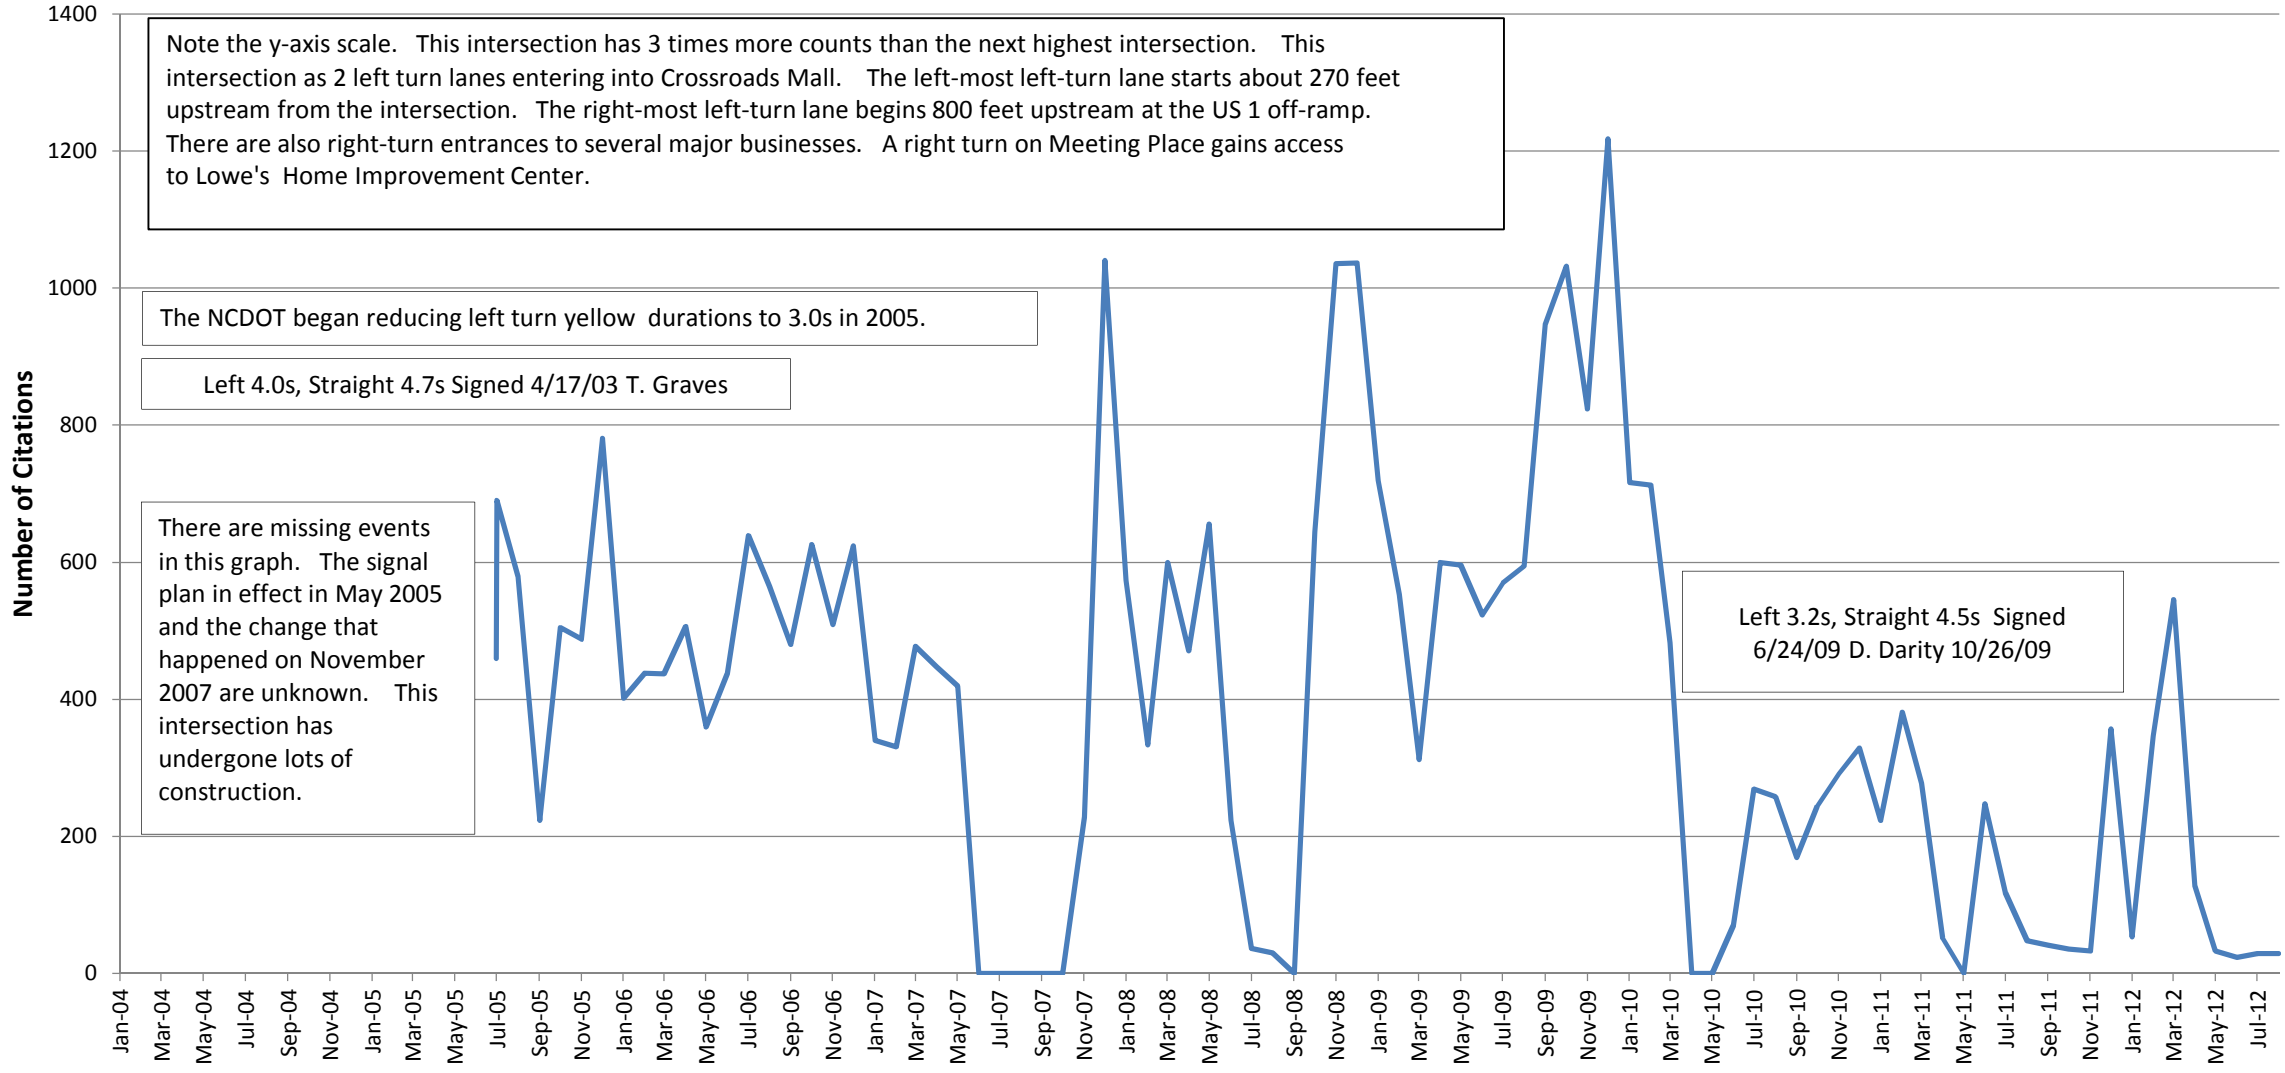

Walnut Street (SB) at Meeting Place