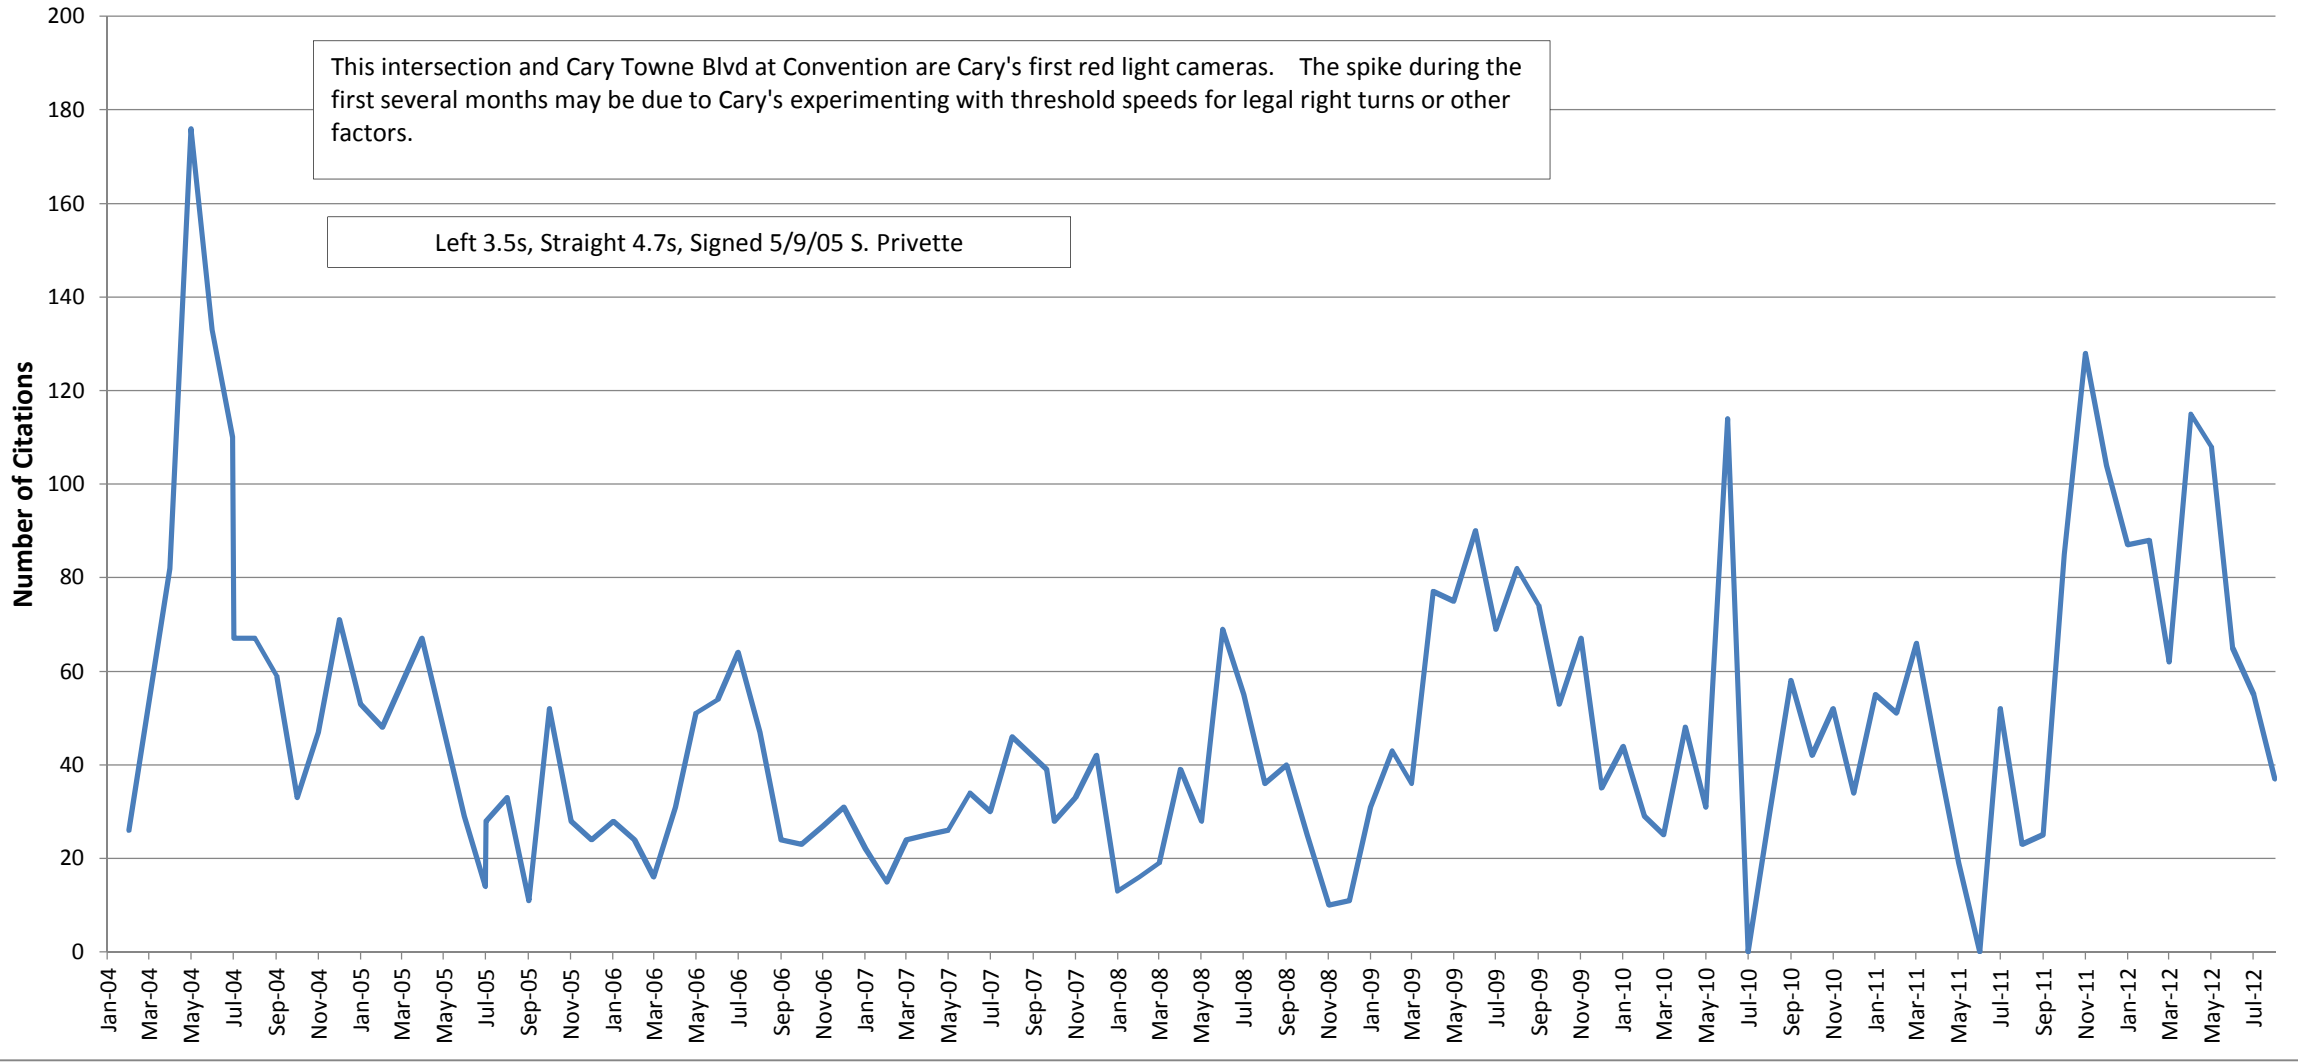

Tryon Road (WB) at Regency Parkway

This intersection and Cary Towne Blvd at Convention are Cary's first red light cameras. The spike during the first several months may be due to Cary's experimenting with threshold speeds for legal right turns or other factors.

Left 3.5s, Straight 4.7s, Signed 5/9/05 S. Privette