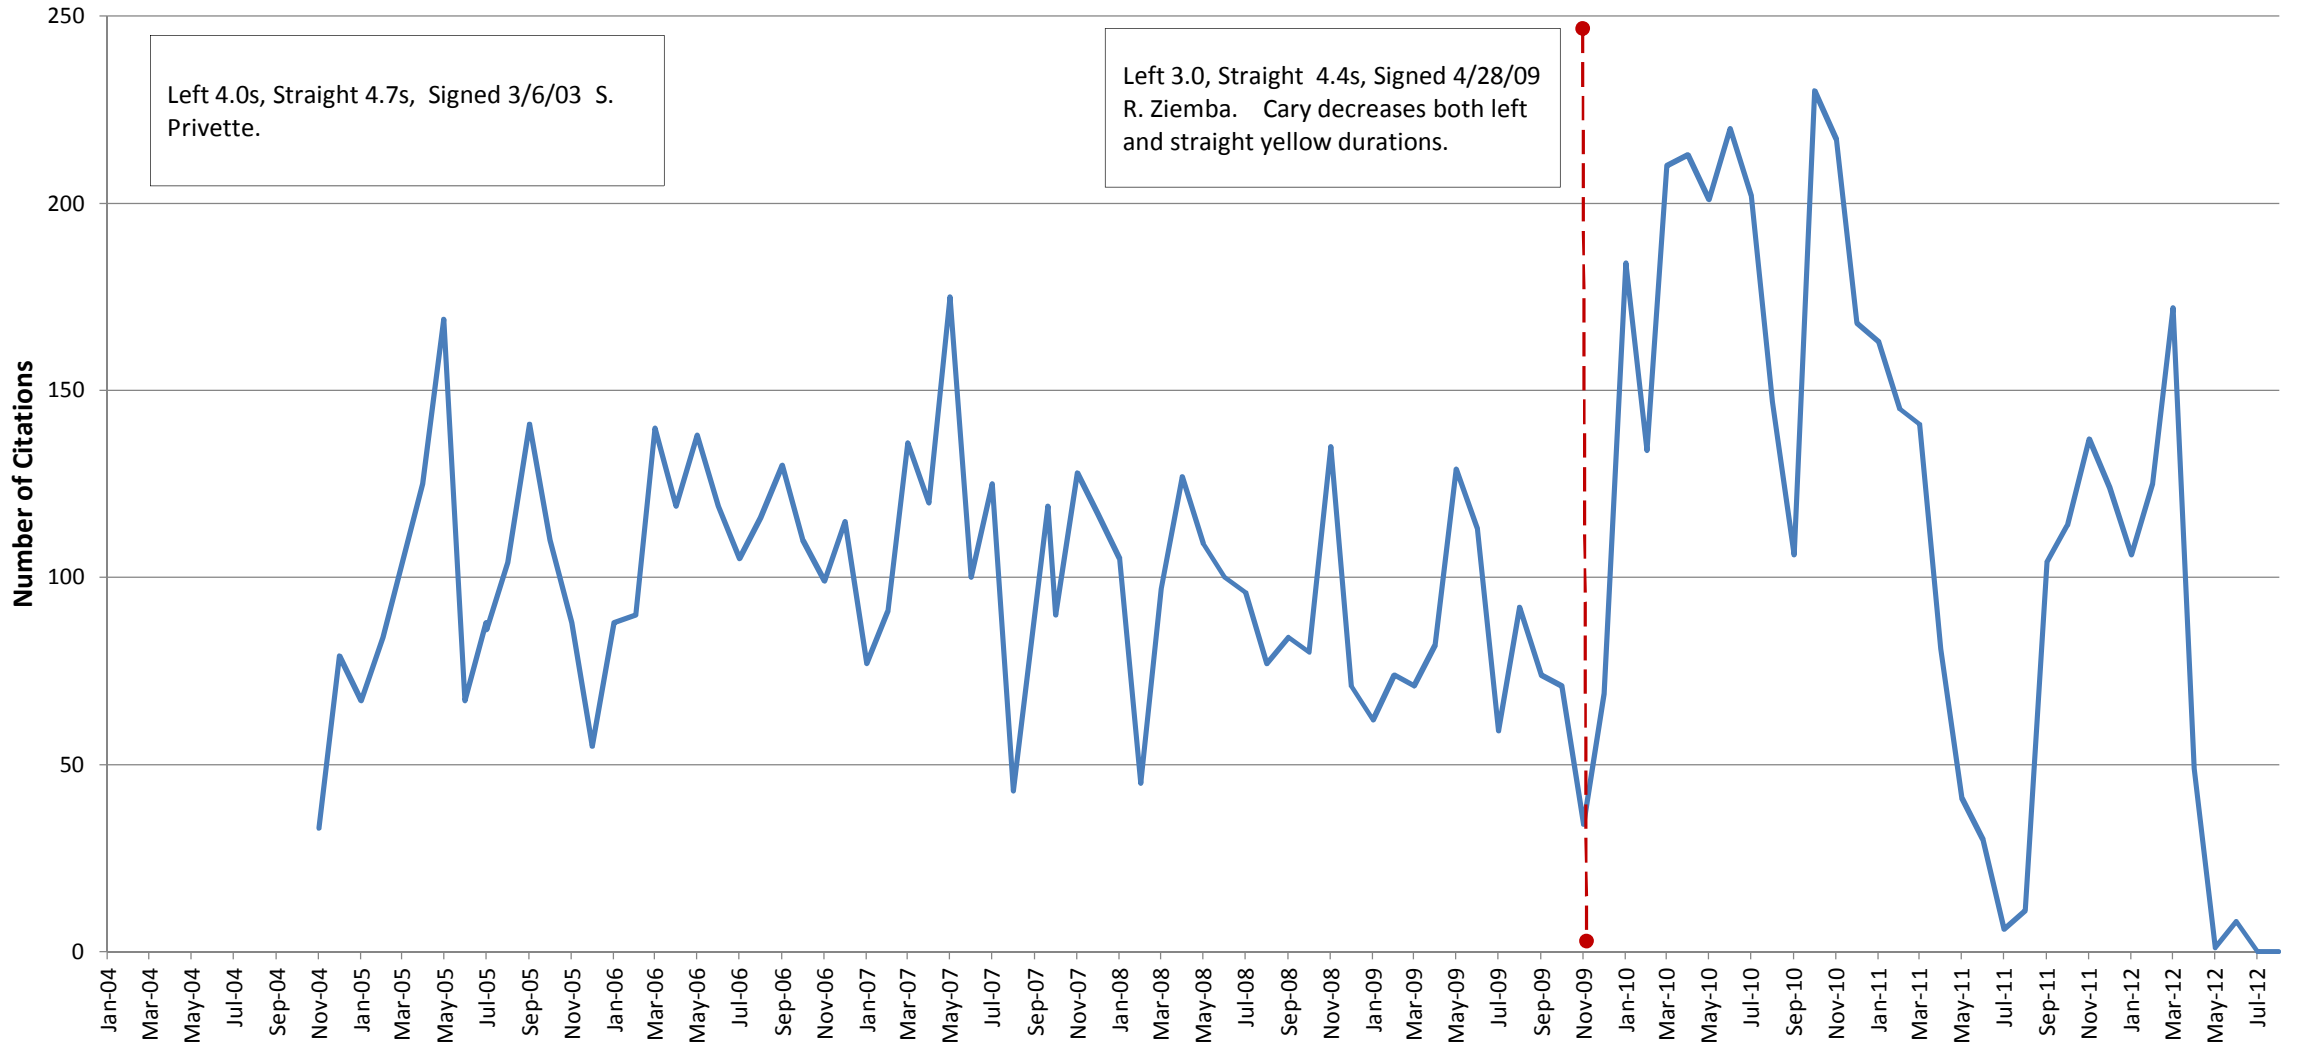

Cary Parkway (WB) and Kildaire Farm Road