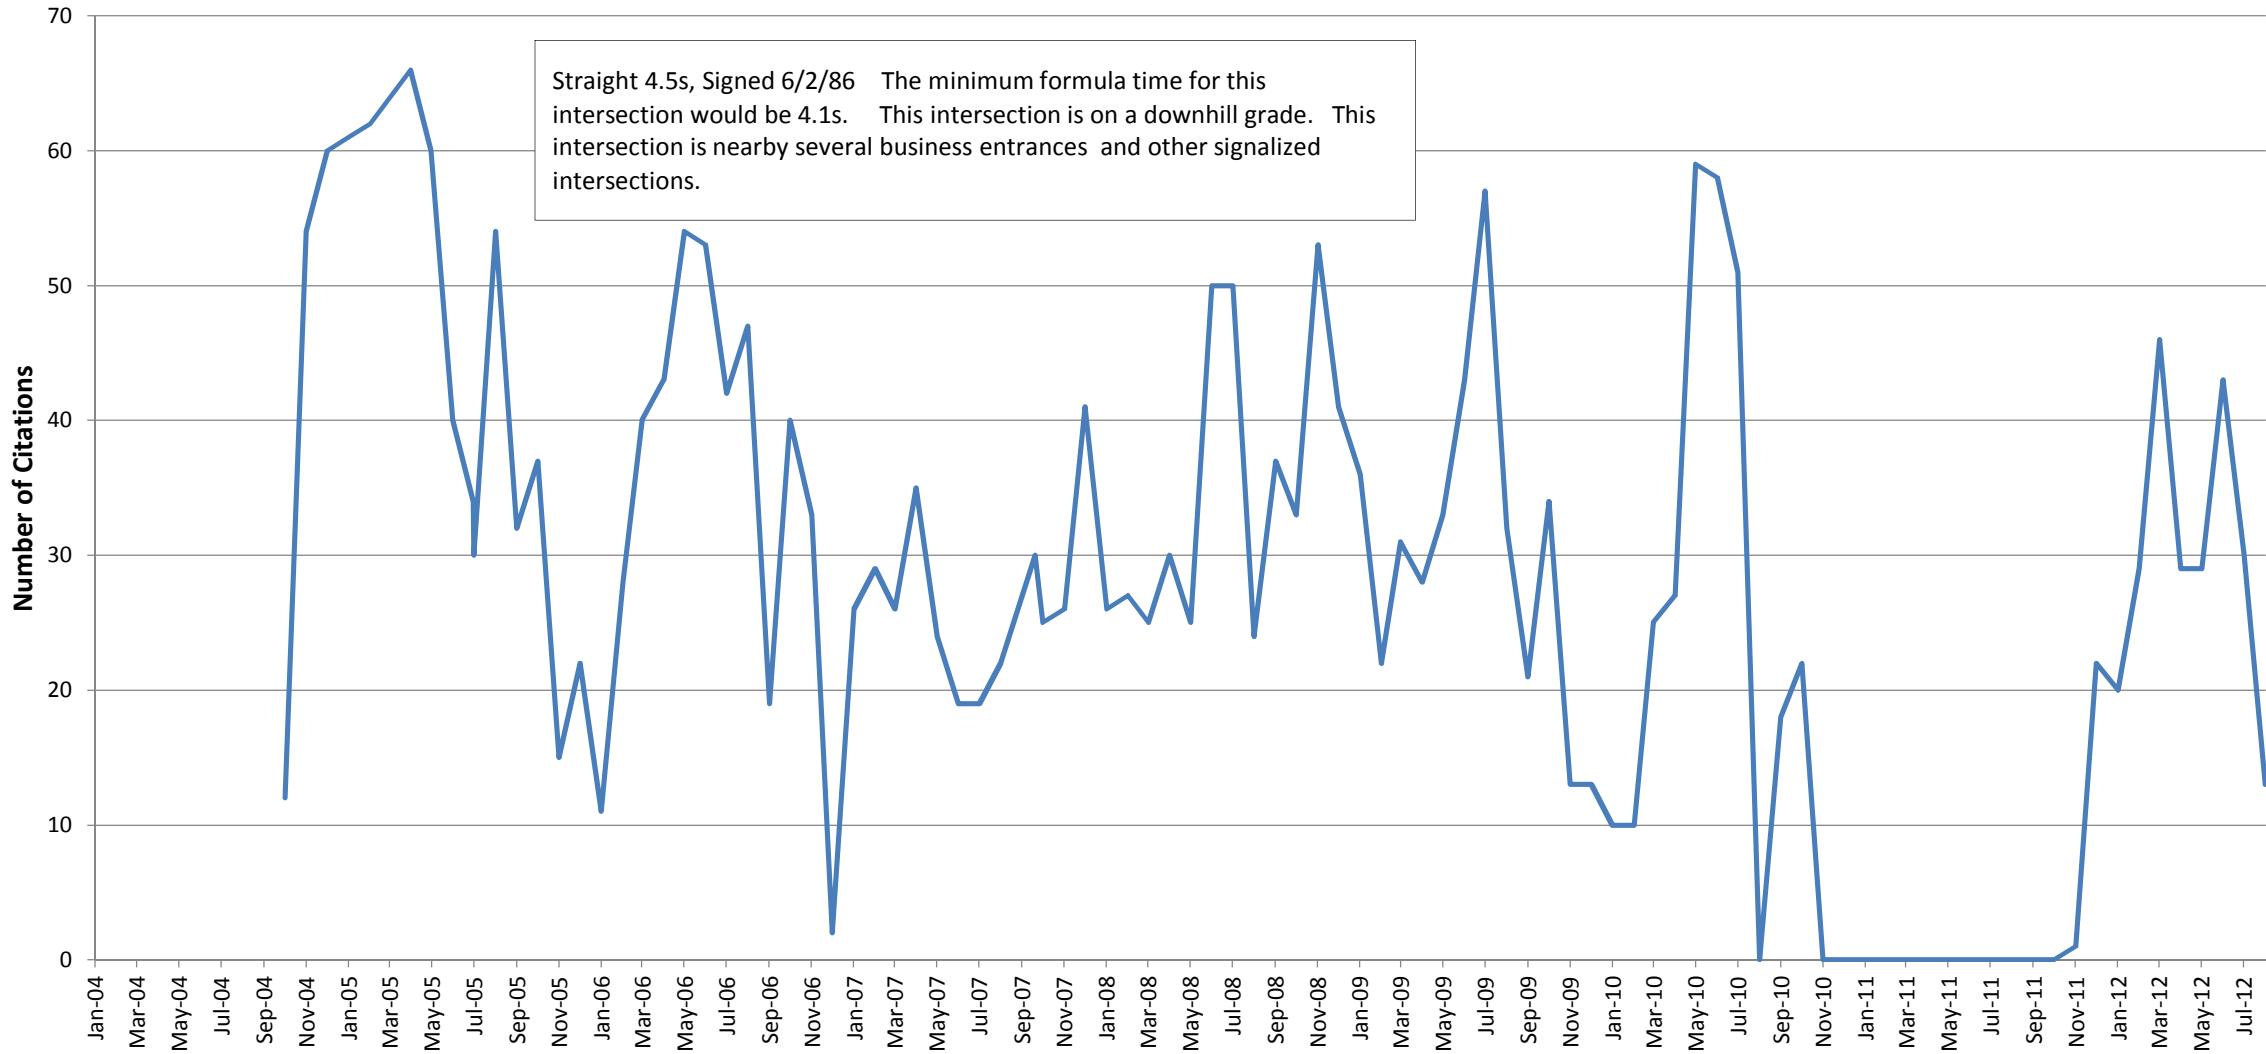

Kildaire Farm Road (SB) at High Meadow Drive

Straight 4.5s, Signed 6/2/86 The minimum formula time for this intersection would be 4.1s. This intersection is on a downhill grade. This intersection is nearby several business entrances and other signalized intersections.