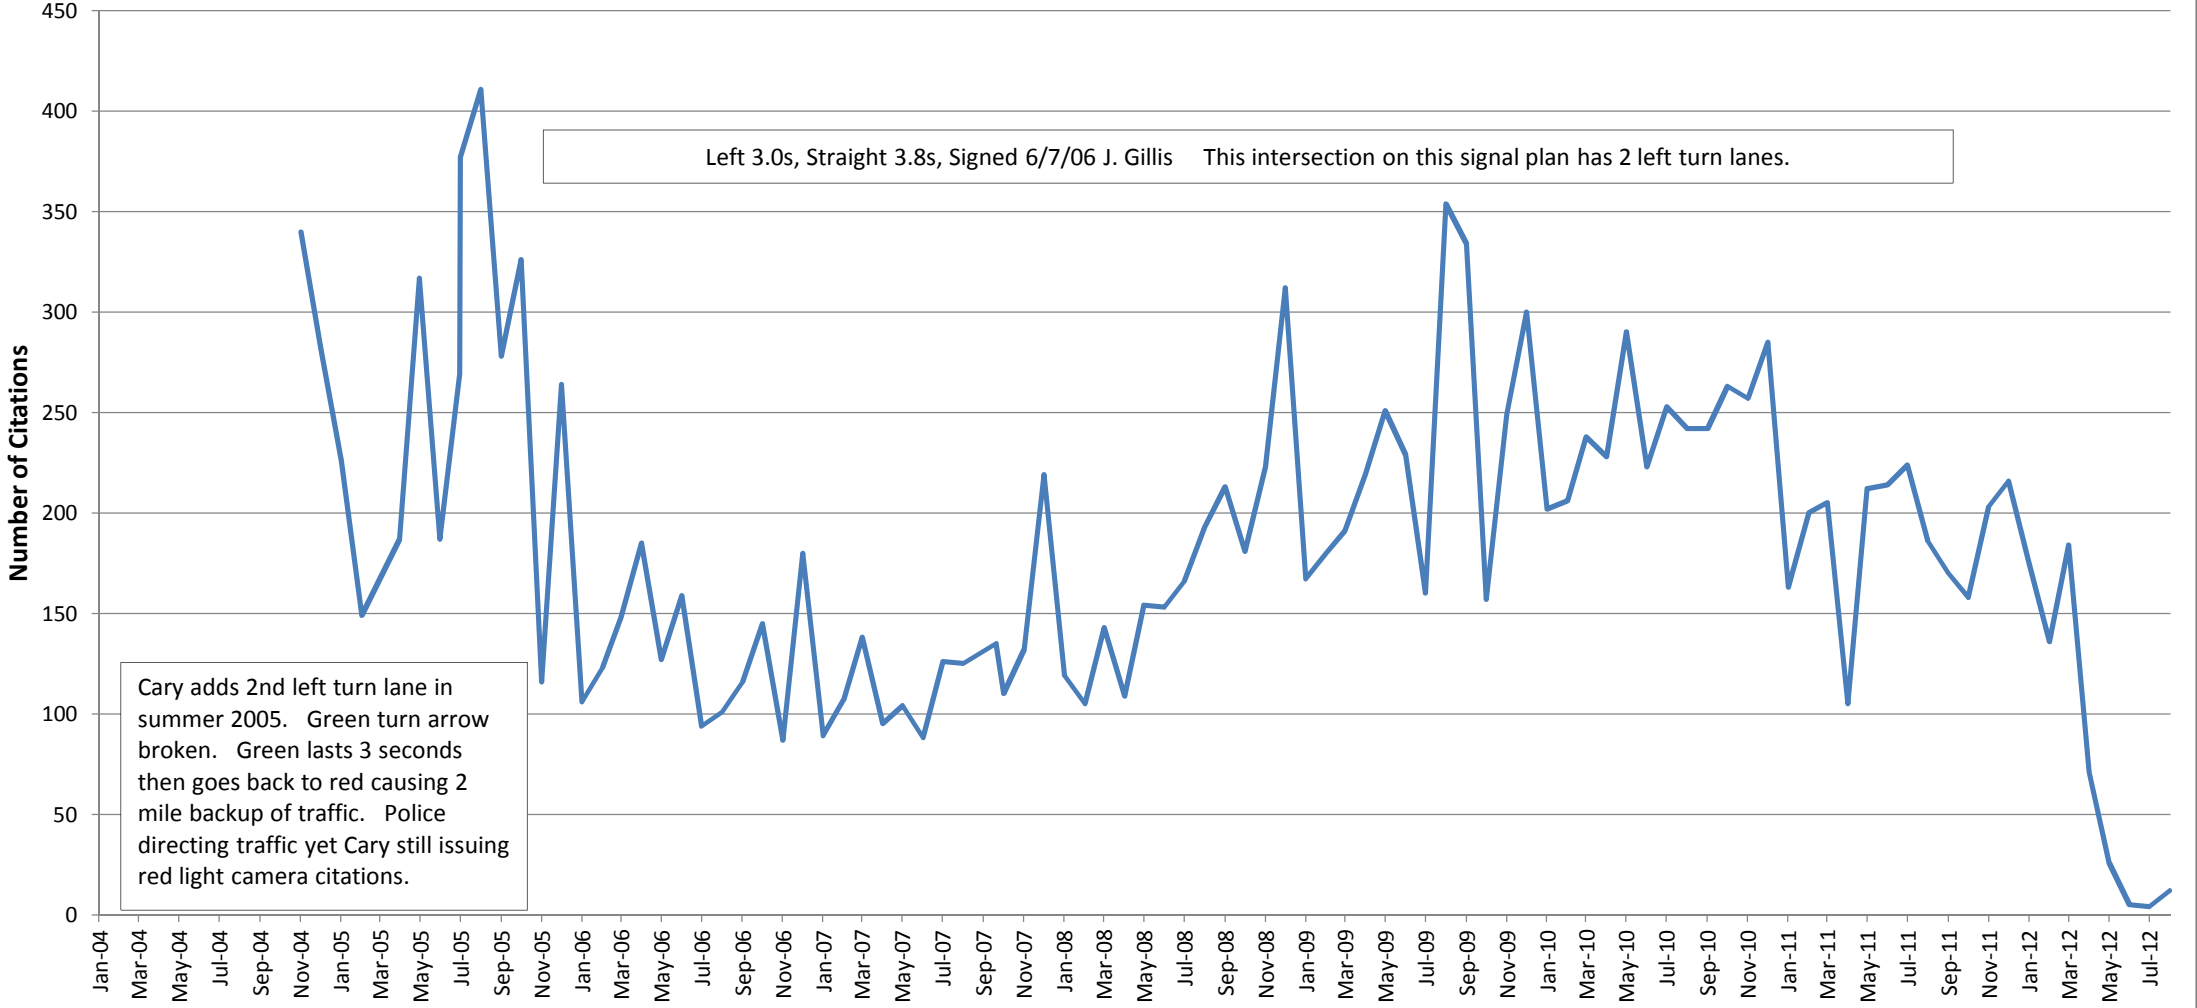

Cary, North Carolina Citation Counts for Red Light Camera Approaches

The Town of Cary North Carolina operated red light cameras from February 2004 to August 2012. The graphs were generated using Excel. The Town of Cary furnished the raw data from 2004 through 2010. Data from 2011 through 2012 came from Redflex. In both cases Redflex supplies the Town of Cary with the data in the form of an Excel spread sheet containing citation counts per month by intersection.

The Town of Cary made many changes in its intersections during the red light camera operation period. The graphs contain labels stating the left turn and straight-through yellow durations, the plan date and the engineer for a given traffic signal plan.

The traffic signal plan data is not complete. The Town of Cary did not disclose all the signal plans for all the intersections for the time period and did not furnish us with a log book when Cary implemented the changes on the ground. So you will see delays between the signal plan dates and how those signal plans affected the level of citations. There are also surges and dips in citation counts for months at a time where we do not know the nature of the engineering cause. Cary also shut off its cameras for periods of time for reasons unknown. We do know that for a period of time during 2011 Cary shut down some of its cameras because Cary was issuing citations for drivers running flashing yellow lights.

Disparity in Citation Counts between Intersections

The intersections are sorted from left to right by highest to lowest number of citation counts.

Walnut Street (SB) at Meeting Place

Maynard Road (WB) at Kildaire Farm Road